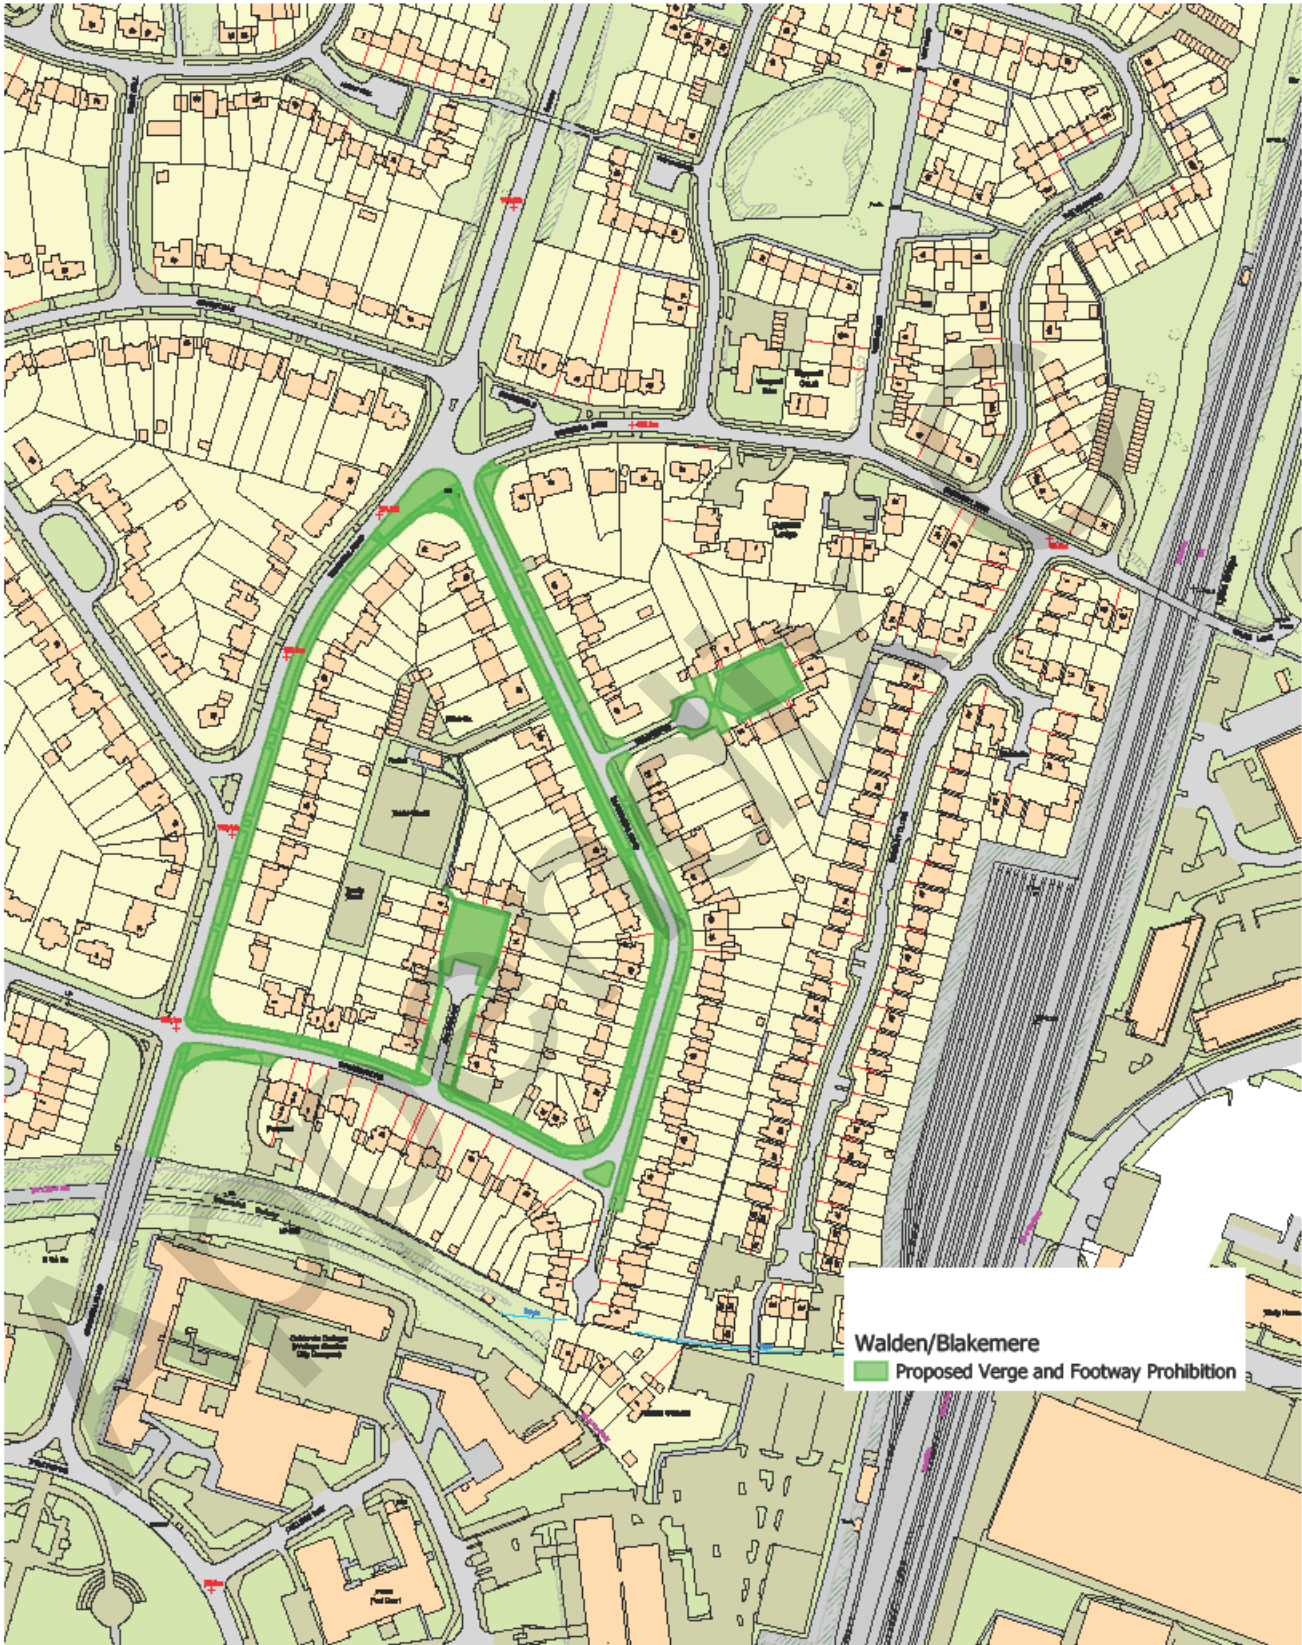


 WELWYN HATFIELD Council Offices, The Campus Welwyn Garden City, Herts, AL9 6AE	Title: The Borough of Welwyn Hatfield (Various Roads, Sherrards, Welwyn Garden City) (Restriction of Waiting and Permit Parking Zone A02) Order Plan 2023	Plan : SHPZ-01-2023
	Project: Permit Zone A02	Scale: 1:2000
	© Crown Copyright. All rights reserved Welwyn Hatfield Borough Council LA100019547 2023	Date: 27-06-2023
		Drawn: N Turrell

Walden/Blakemere
 Proposed Verge and Footway Prohibition

Title: The Borough of Welwyn Hatfield (Various Roads, Sherrards, Welwyn Garden City) (Prohibition of Stopping and Waiting on Verge or Footway) Order Plan 2023

Project: Walden/Blakemere Verge and Footway Prohibition Order

© Crown Copyright. All rights reserved Welwyn Hatfield Borough Council LA100019547 2023

Plan : SHVF-01-2023

Scale: 1:2000

Date: 27-06-2023

Drawn: N Turrell