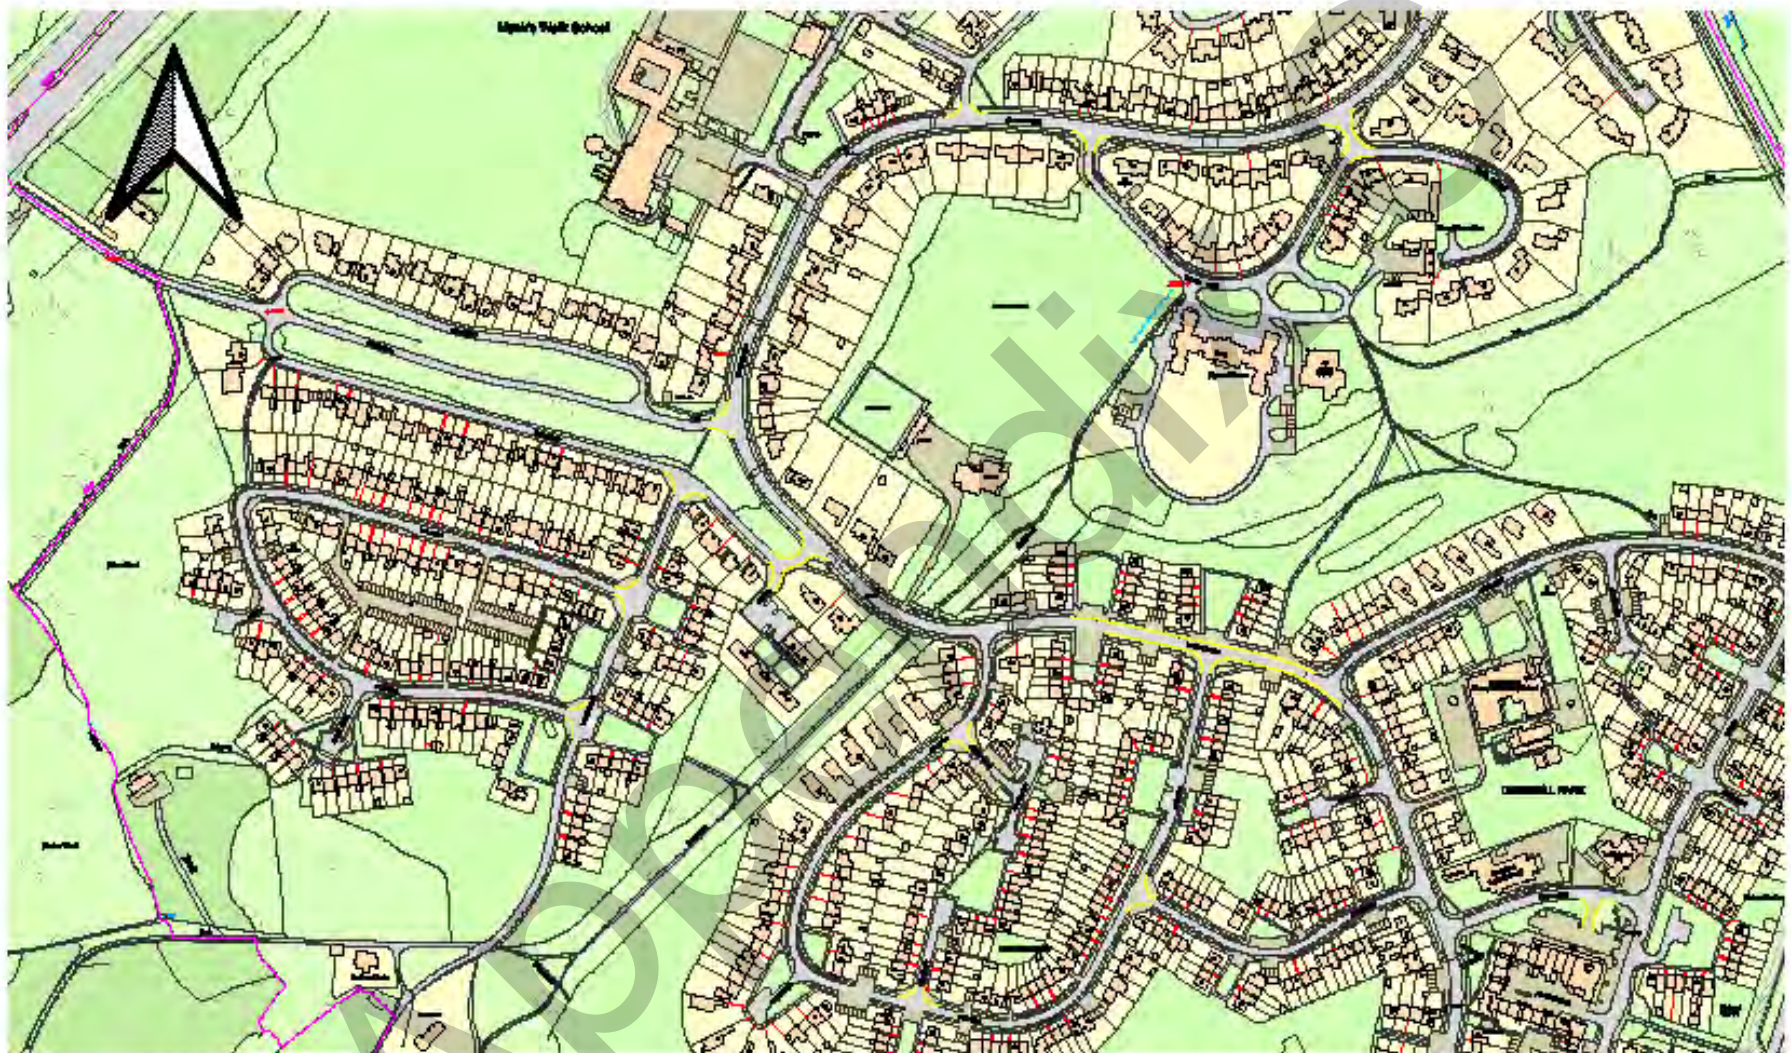

Council Offices, The Campus
Welwyn Garden City, Herts, AL9 6AE

Title: The Borough of Welwyn Hatfield (Various Roads, Sherrards, Welwyn Garden City) (Restriction of Waiting, Permit Parking Zone) Order Plan 202X

Scale: 1:3800

Date: 02-08-2024

Project: Sherrards Ward Consultation

Drawing Number: SWC001-2024-4

Drawn: Nick Turrell

Legend:

— Resident Permit Zone Mon-Fri 9am-3pm

— Now No Waiting At Any Time