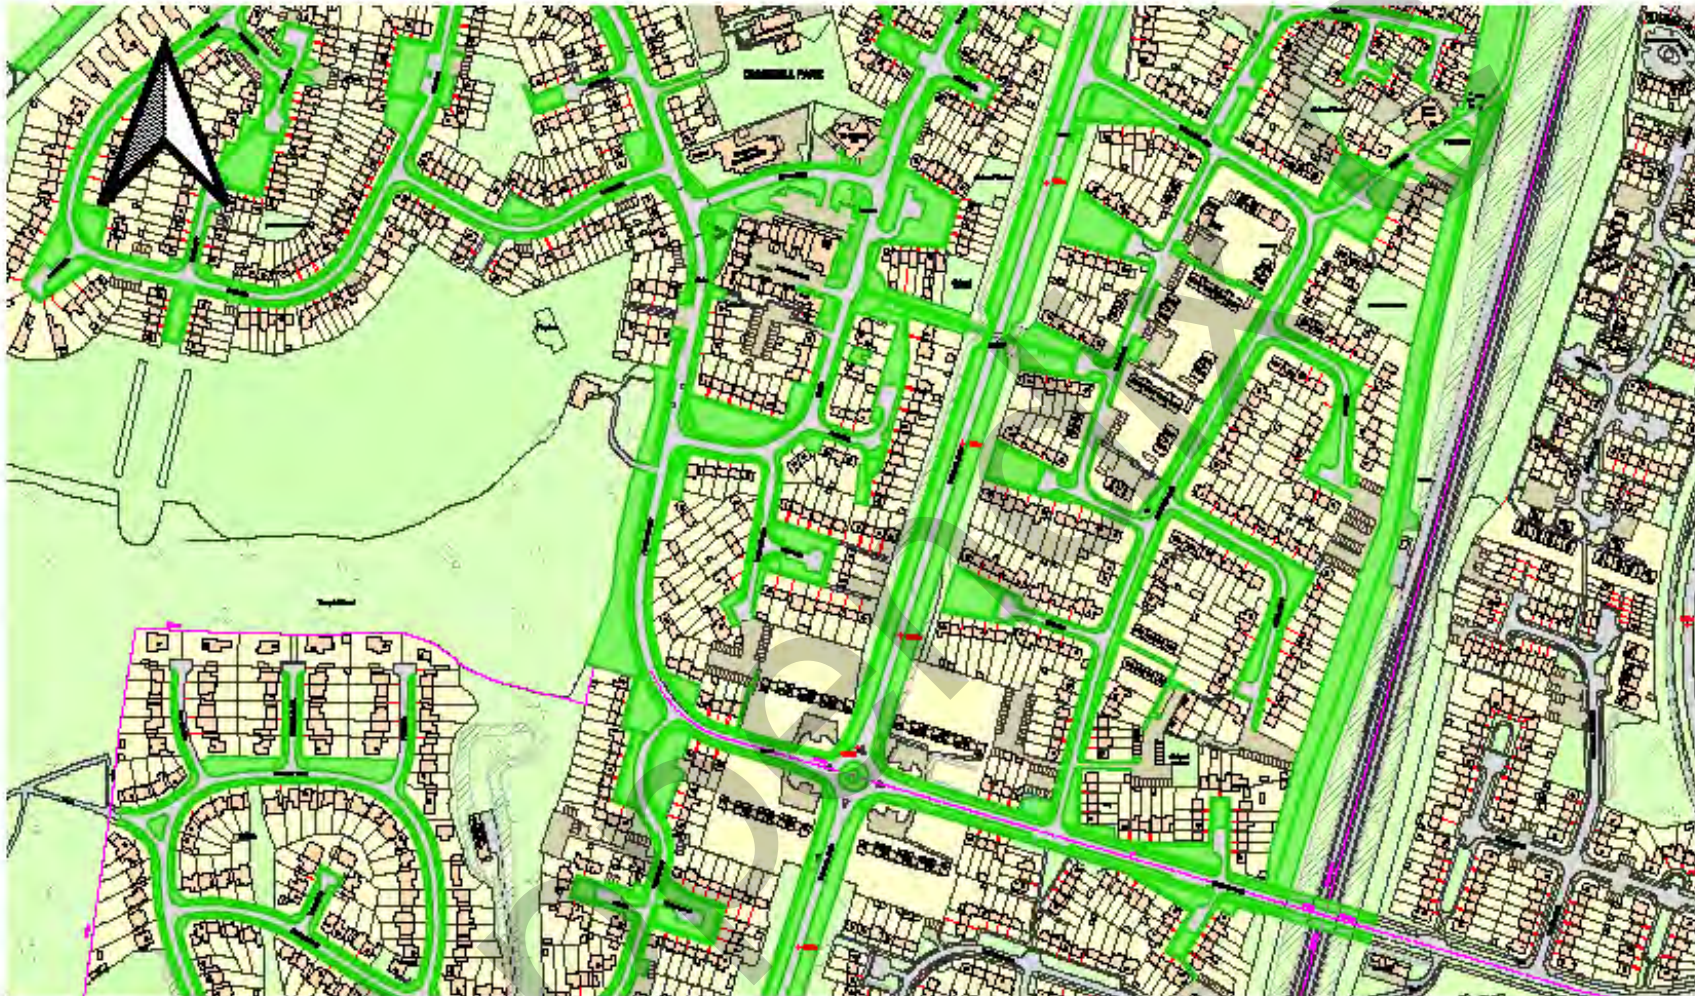

Scale: 1:3800

Date: 19-07-2024

Project: Sherrards Ward Consultation

Drawing Number: SWCV01-2024-1

Drawn: Nick Turrell

Legend:

— Verge and Footway Prohibition

Council Offices, The Campus  
Welwyn Garden City, Herts, AL9 5AE

Title: The Borough of Welwyn Hatfield (Various Roads, Sherrards, Welwyn Garden City) (Prohibition of Stopping and Waiting on Verge or Footway) Order Plan 202X

Scale: 1:3800

Date: 19-07-2024

Project: Sherrards Ward Consultation