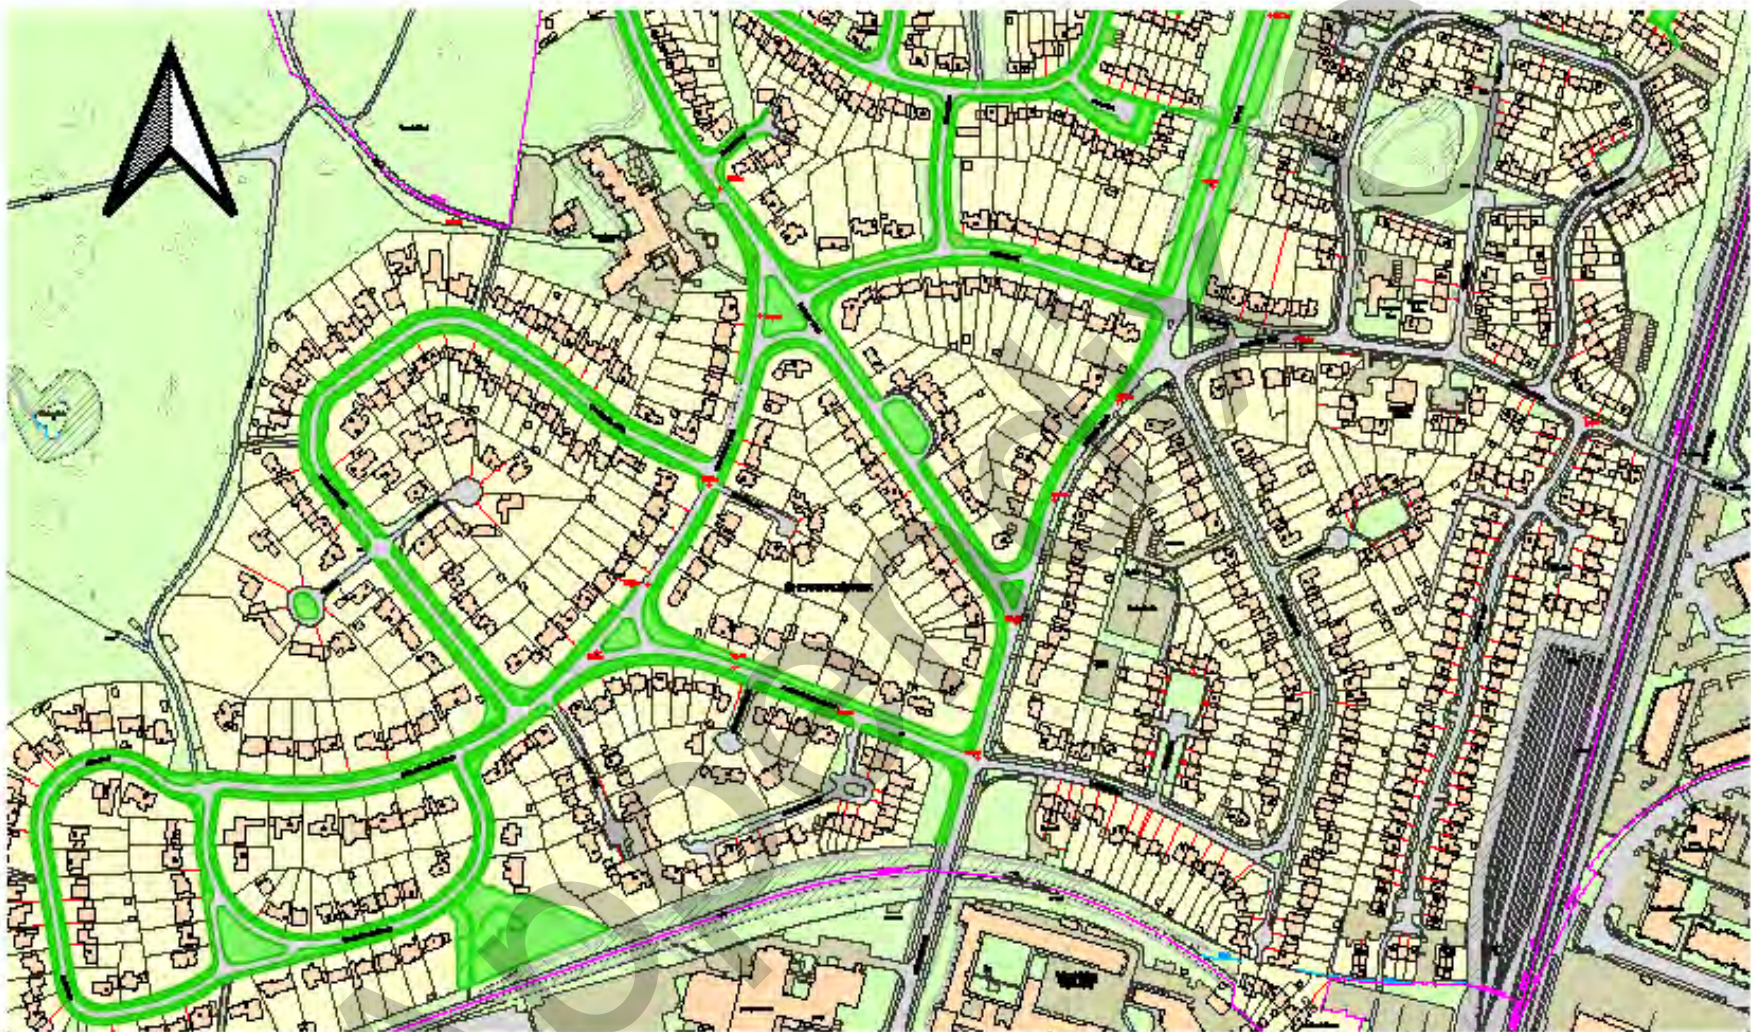

Title: The Borough of Welwyn Hatfield (Various Roads, Sherrards, Welwyn Garden City) (Restriction of Waiting, Permit Parking Zone) Order Plan 202X

Scale: 1:3800

Date: 02-08-2024

Project: Sherrards Ward Consultation

Drawing Number: SWC001-2024-4

Drawn: Nick Turrell

Legend:

— Resident Permit Zone Mon-Fri 9am-3pm

— Now No Waiting At Any Time

Council Offices, The Campus  
Welwyn Garden City, Herts, AL8 6AE

Title: The Borough of Welwyn Hatfield (Various Roads, Sherrards, Welwyn Garden City) (Prohibition of Stopping and Waiting on Verge or Footway) Order Plan 202X