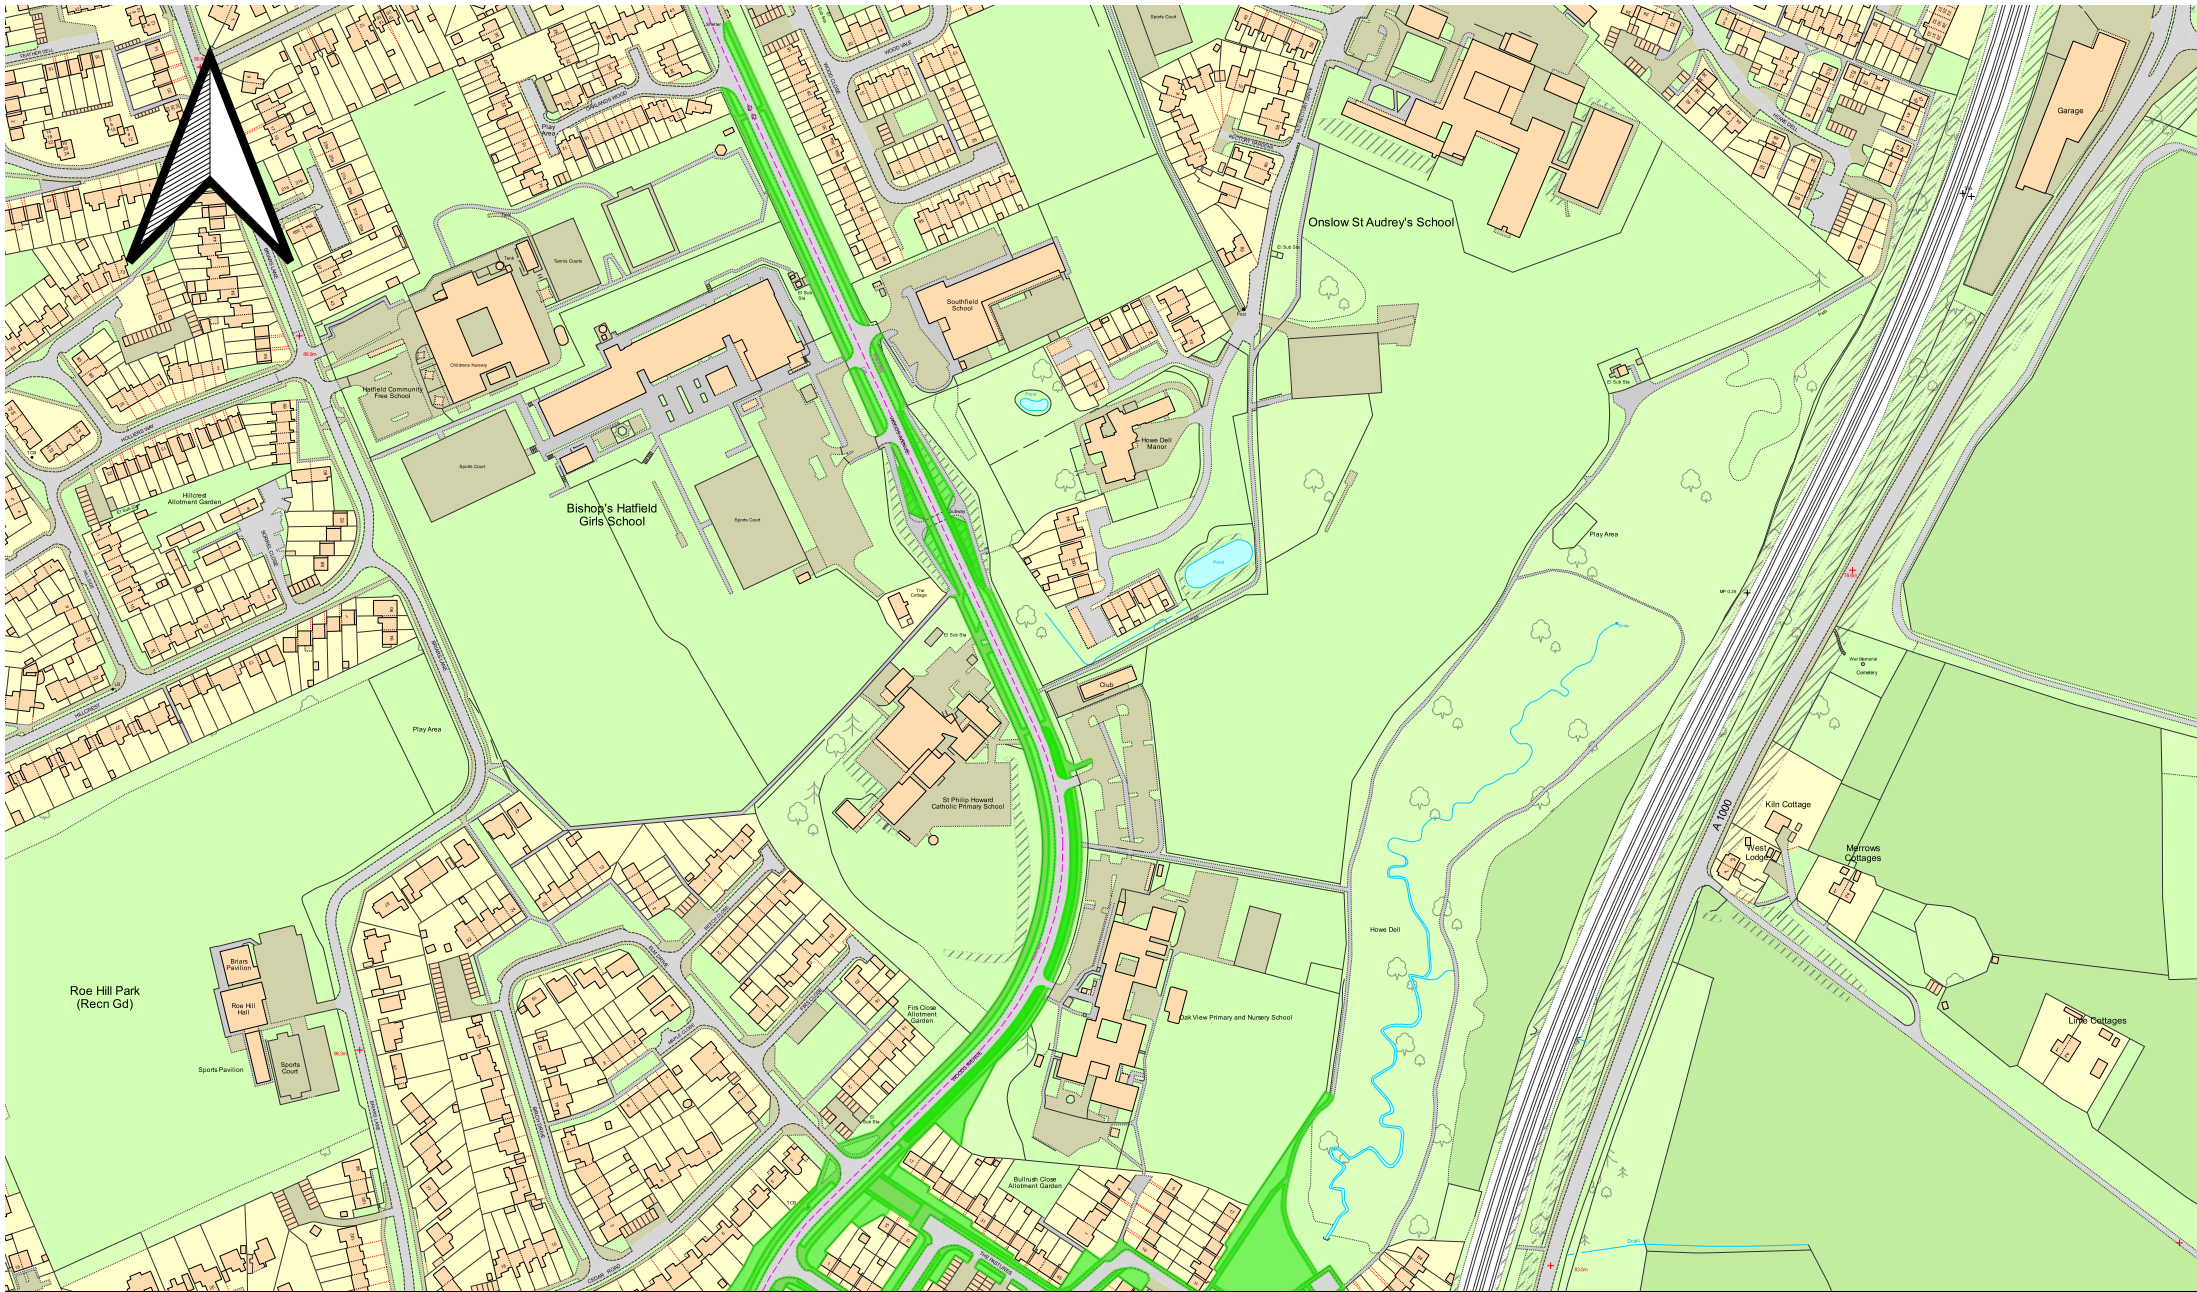

Project: Hatfield South & East Consultation

Drawing Number: SHV01-2024-3

Scale: 1:3800

Date: 18-07-2024

Drawn: Patrick Bepura

Legend:

 Proposed Verge and Footway Prohibition

Council Offices, The Campus
Welwyn Garden City, Herts, AL8 6AE

Title: The Borough of Welwyn Hatfield (Various Roads, Hatfield South & East, Hatfield) (Prohibition of Stopping and Waiting on Verge or Footway) Order Plan 202X

Project: Hatfield South & East Consultation