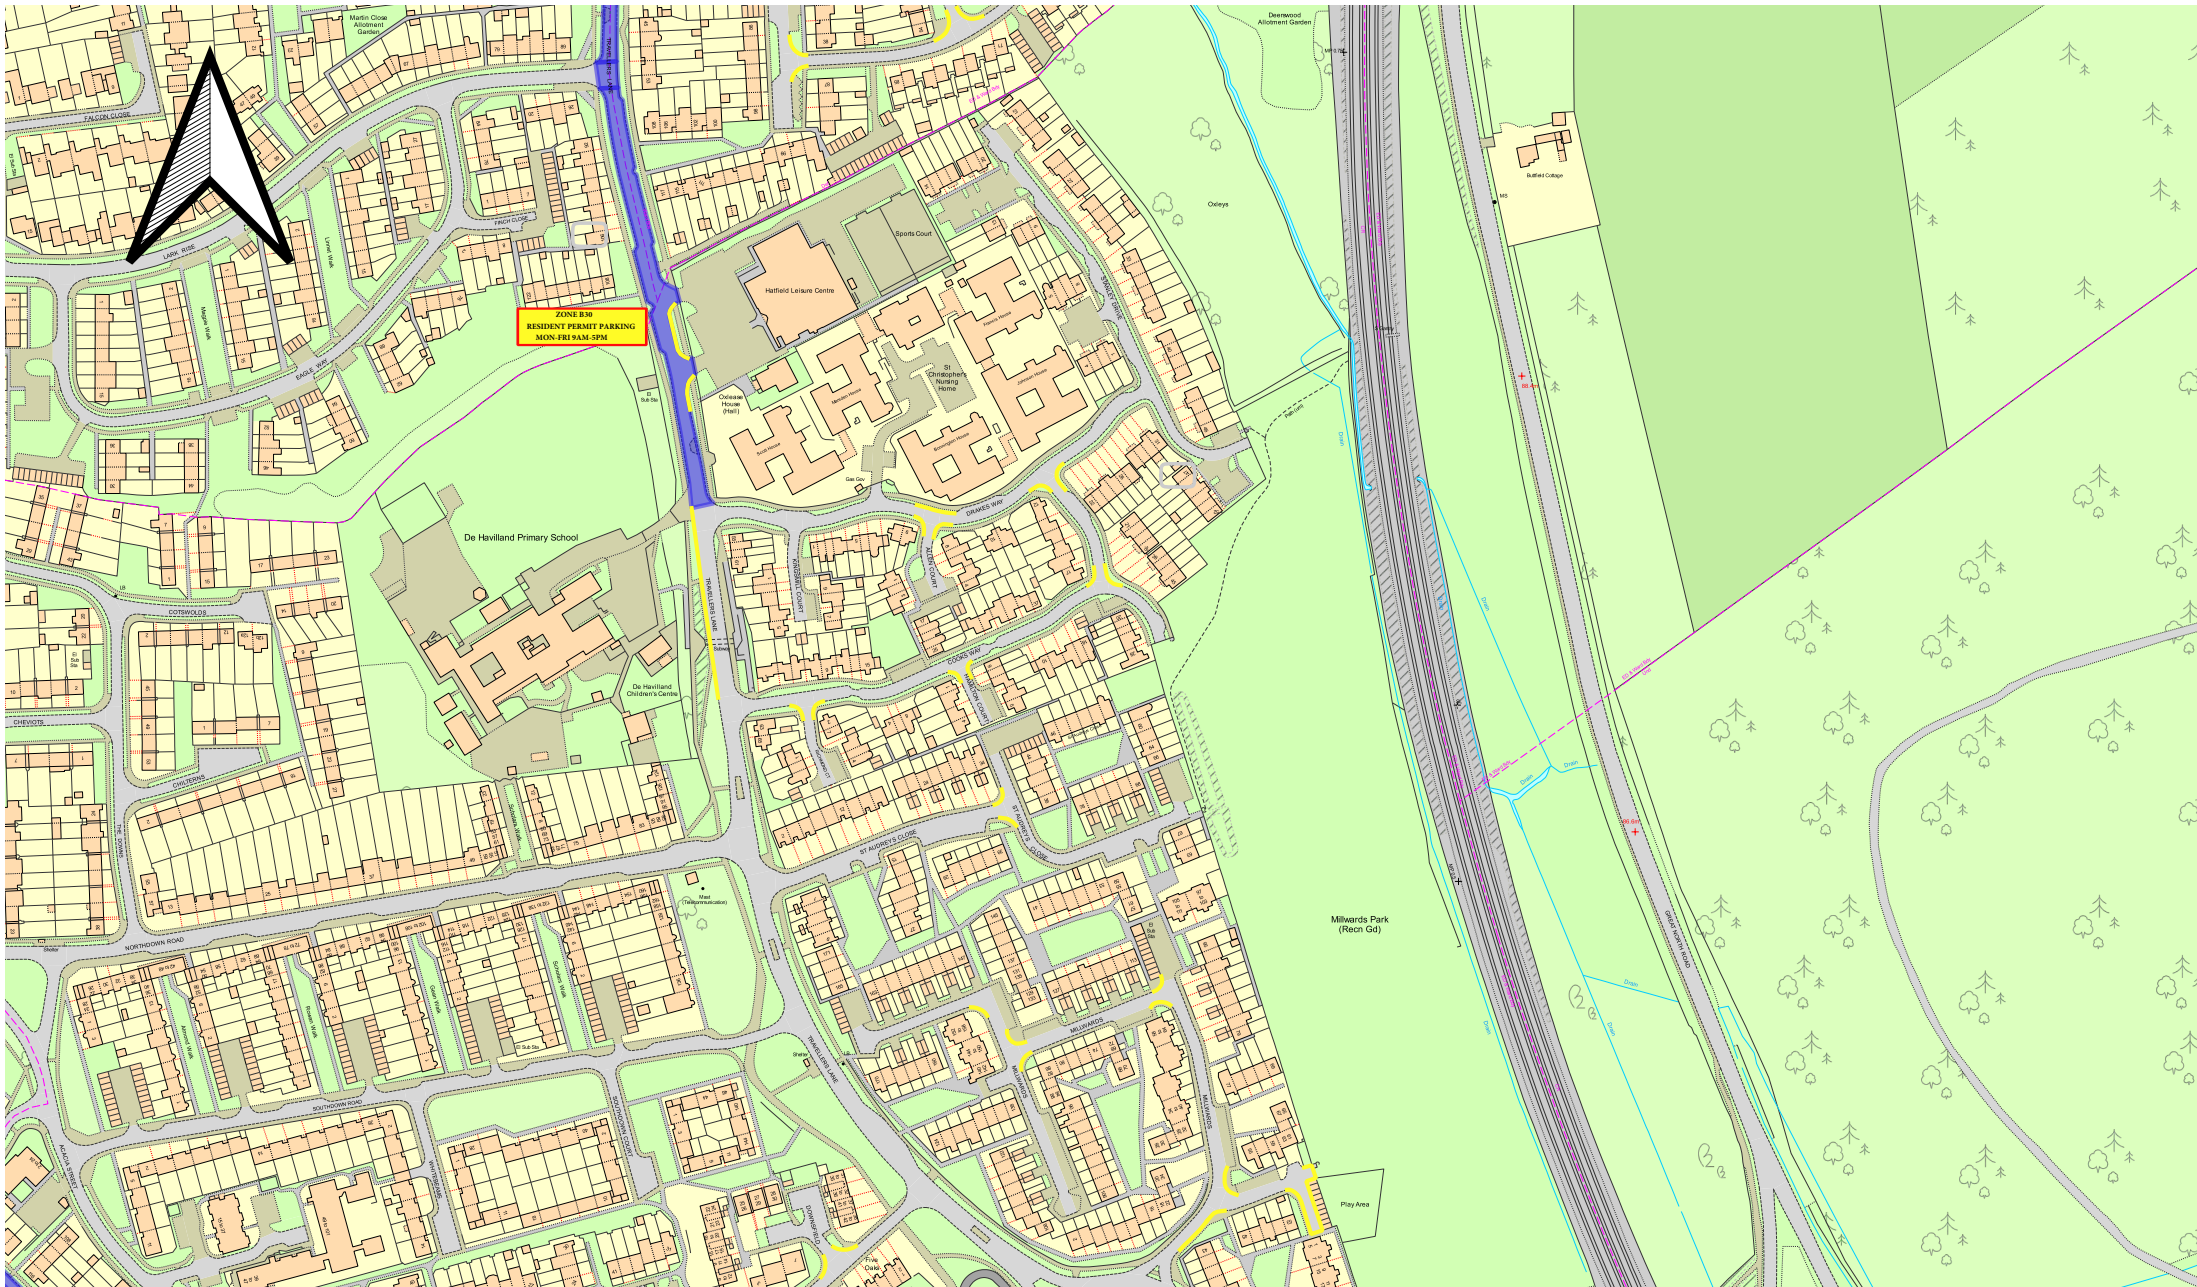

Project: Hatfield South And East Consultation

Drawing Number: SHC01-2024-2

Scale: 1:3500

Date: 18-07-2024

Drawn: P Bepura

Legend:
■ Proposed Resident Permit Zone B05 Mon-Fri 8am-8pm
■ Proposed No Waiting at any Time