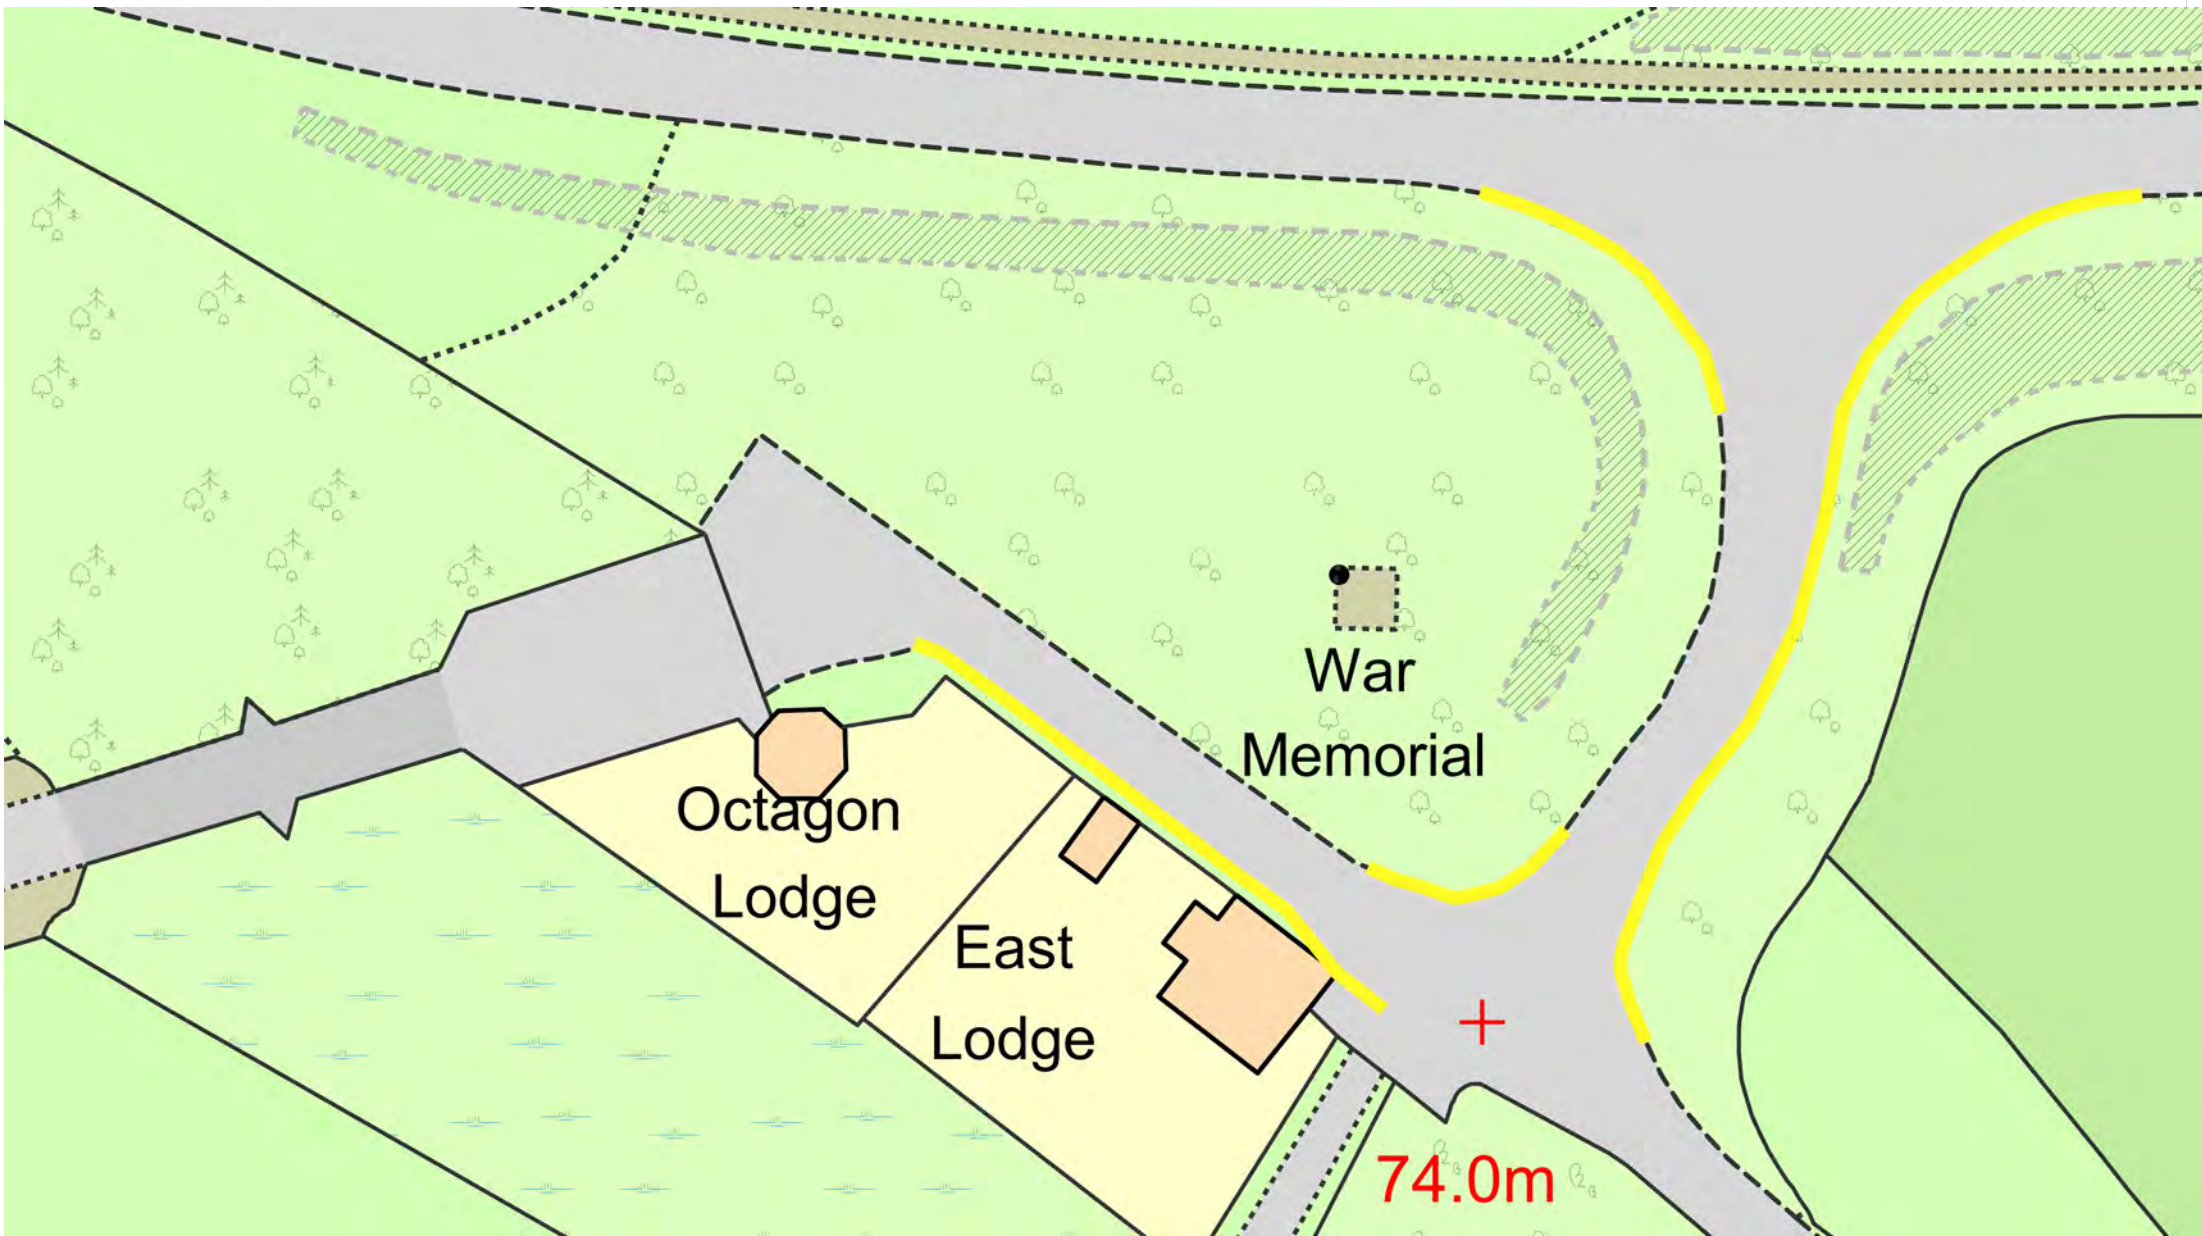

Project: Hatfield South & East Consultation

Drawing Number: SHV01-2024-3

Scale: 1:3800

Date: 18-07-2024

Drawn: Patrick Bepura

Legend:

 Proposed Verge and Footway Prohibition

Council Offices, The Campus
Welwyn Garden City, Herts, AL8 6AE

Title: The Borough of Welwyn Hatfield (Various Roads, Hatfield South & East, Hatfield) (Prohibition of Stopping and Waiting on Verge or Footway) Order Plan 202X

Project: Hatfield South & East Consultation

Drawing Number: SHV01-2024-4

Scale: 1:3800

Date: 18-07-2024

Drawn: Patrick Bepura

Legend:
 Proposed Verge and Footway Prohibition

Council Offices, The Campus
Welwyn Garden City, Herts, AL8 6AE

Title: THE BOROUGH OF WELWYN HATFIELD (VARIOUS ROADS, HATFIELD SOUTH AND EAST, HATFIELD) PROHIBITION OF STOPPING AND WAITING) ORDER 202X

Key:  Proposed No Stopping and Waiting at any time

Scale: 1:500

Date: 20-06-2024

Drawn: P Bepura

Drawing No. TRC01-2024