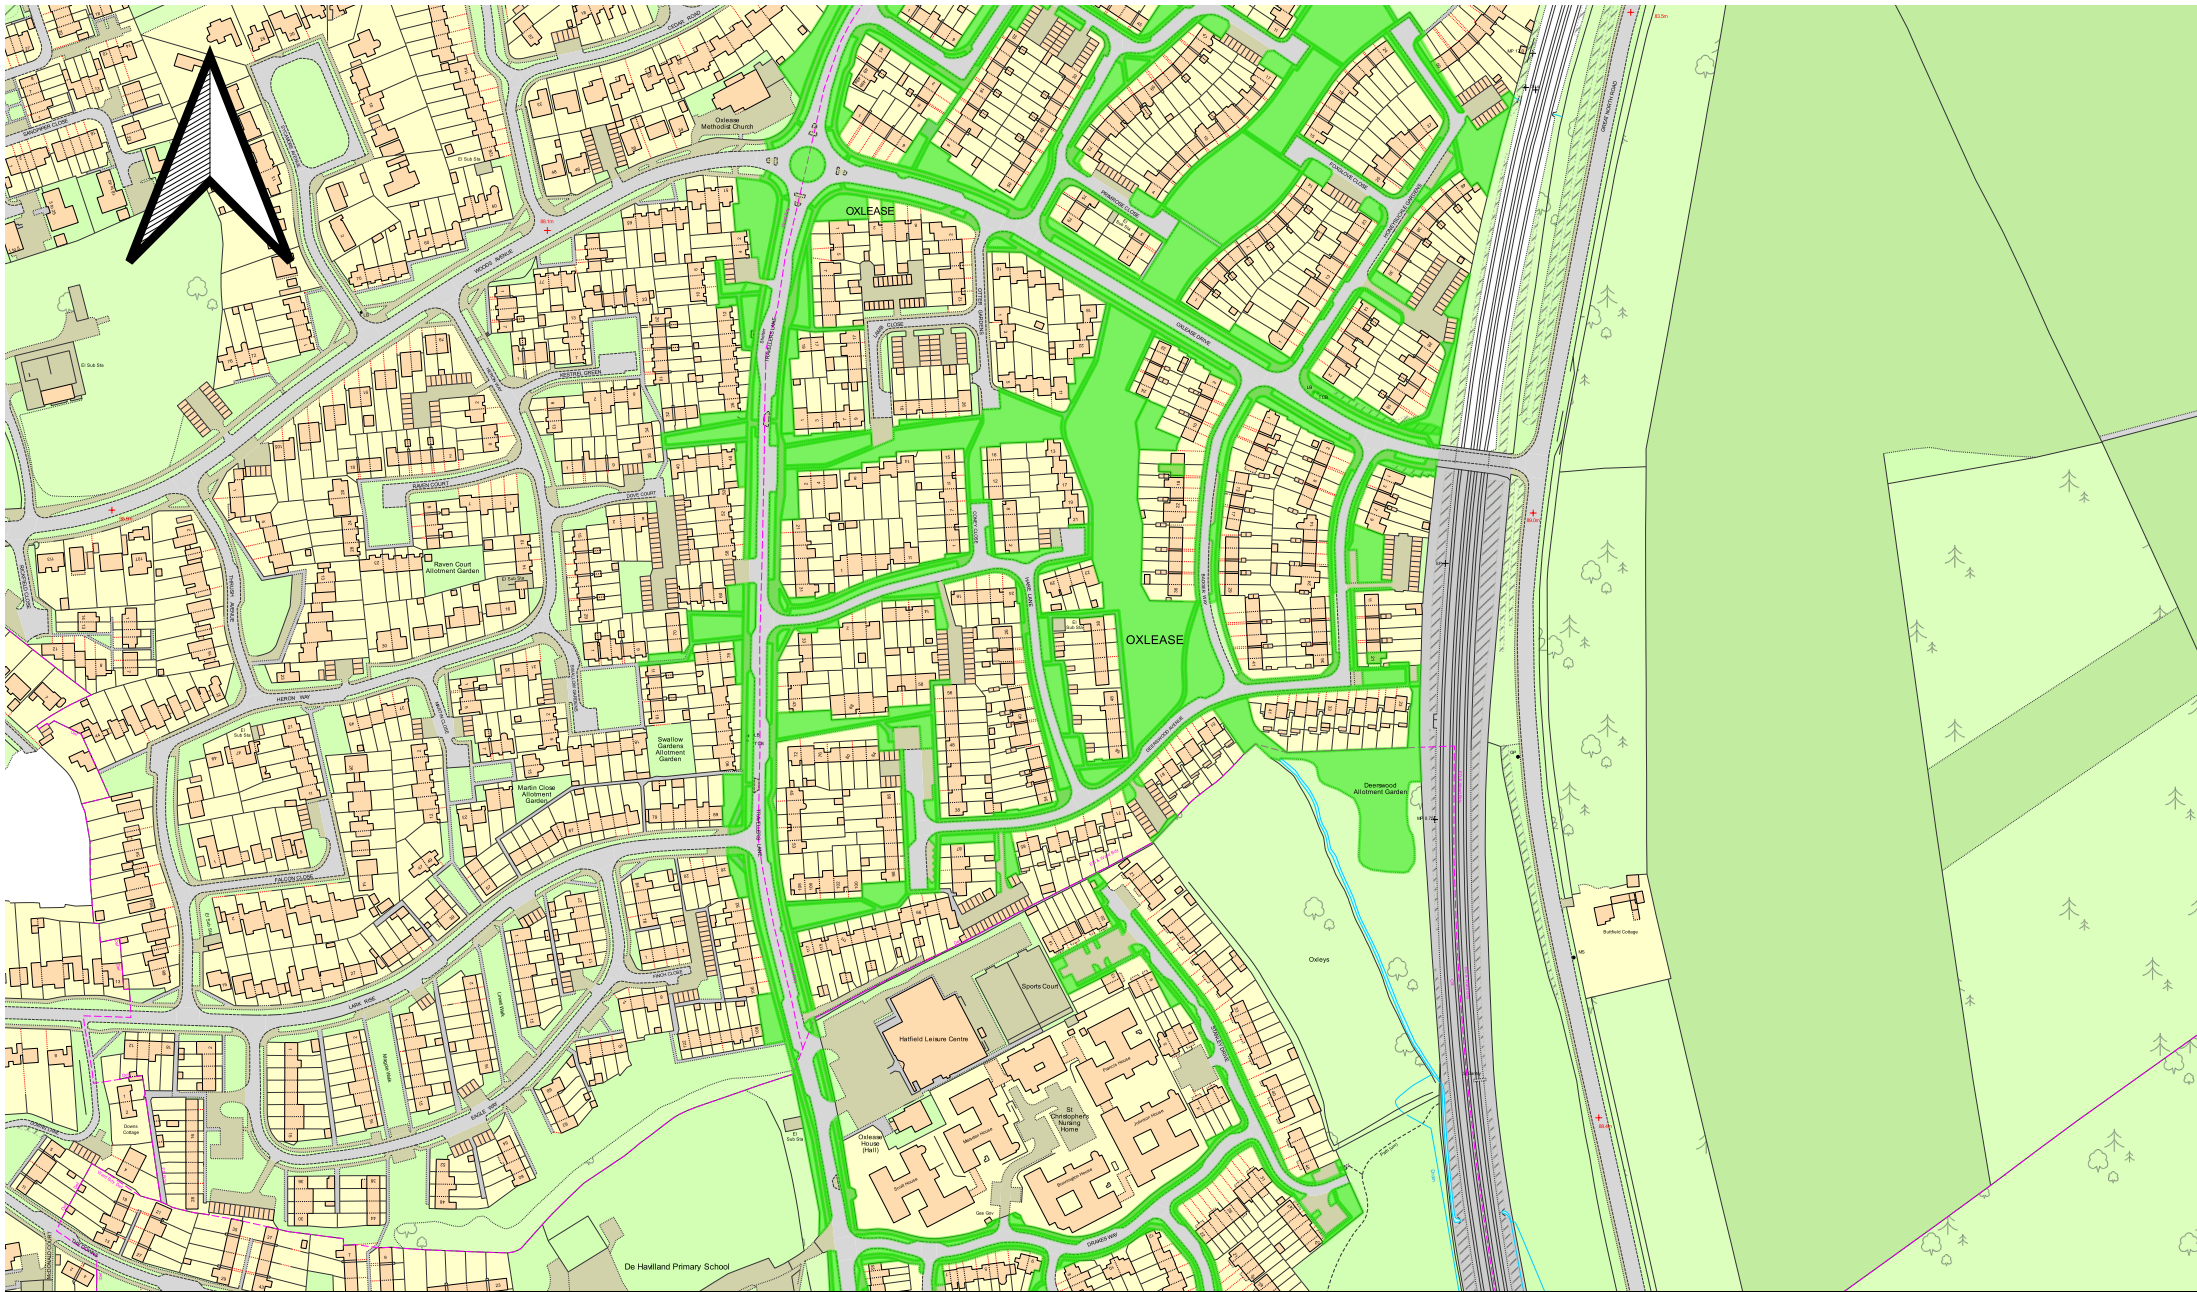

Title: The Borough of Welwyn Hatfield (Various Roads, Hatfield South & East, Hatfield) (Prohibition of Stopping and Waiting on Verge or Footway) Order Plan 202X

Project: Hatfield South & East Consultation

Drawing Number: SHV01-2024-2

Scale: 1:3800

Date: 26-07-2024

Drawn: Patrick Bepura

Legend:
 Proposed Verge and Footway Prohibition

Council Offices, The Campus
Welwyn Garden City, Herts, AL8 6AE

Title: The Borough of Welwyn Hatfield (Various Roads, Hatfield South & East, Hatfield) (Prohibition of Stopping and Waiting on Verge or Footway) Order Plan 202X