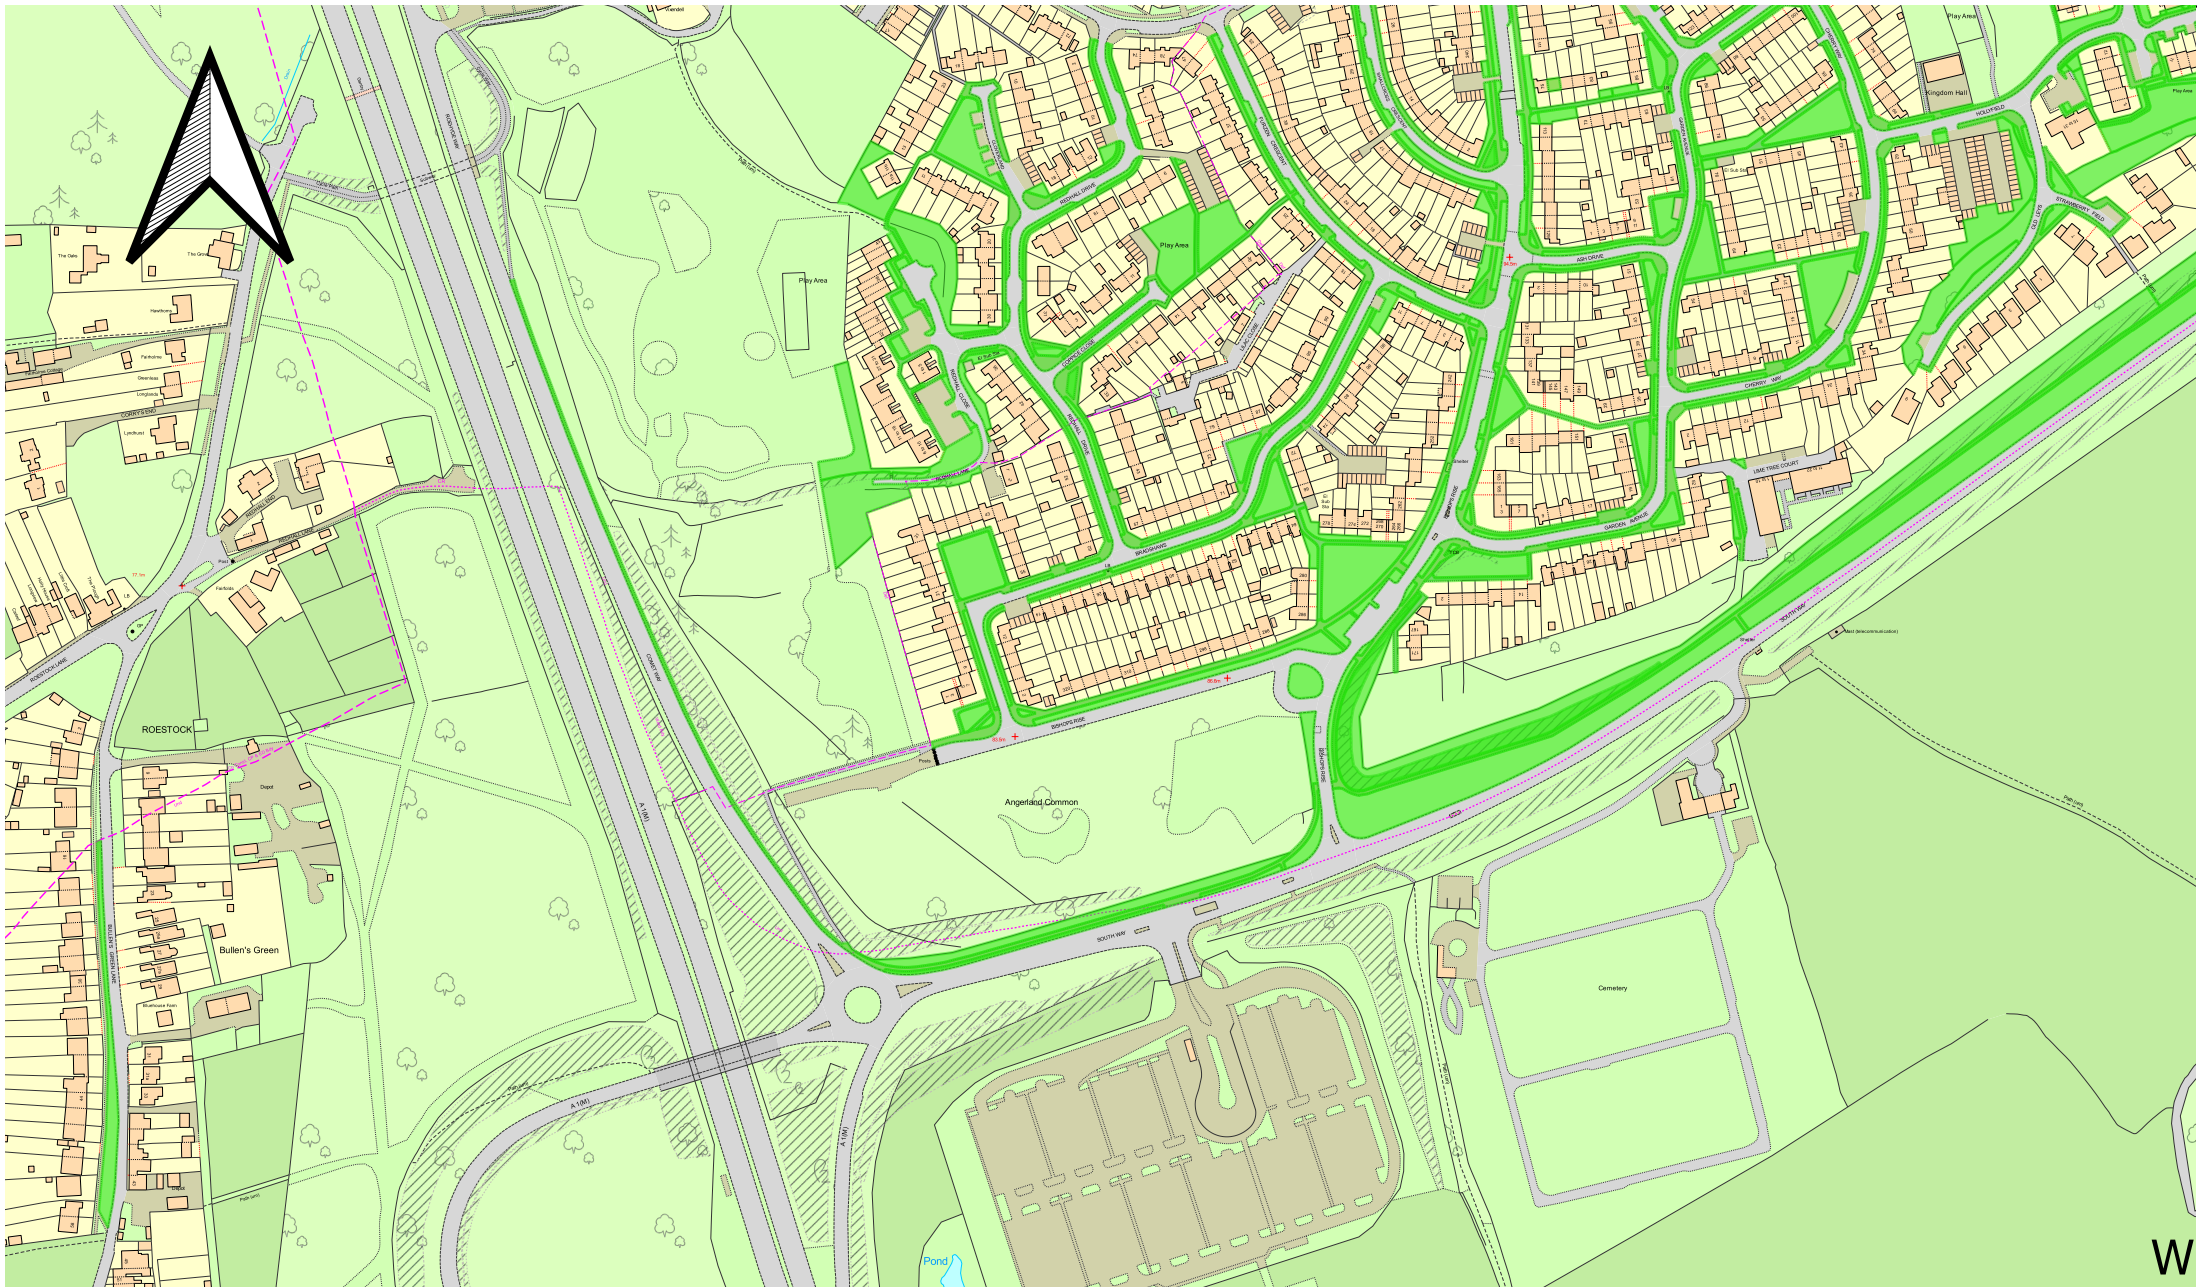

Project: Hatfield South And East Consultation

Drawing Number: SHC01-2024-4

Scale: 1:1750

Date: 18-07-2024

Drawn: P Bepura

Legend:

- Proposed Resident Permit Zone Mon-Fri 9am-5pm
- Proposed No Waiting at any Time