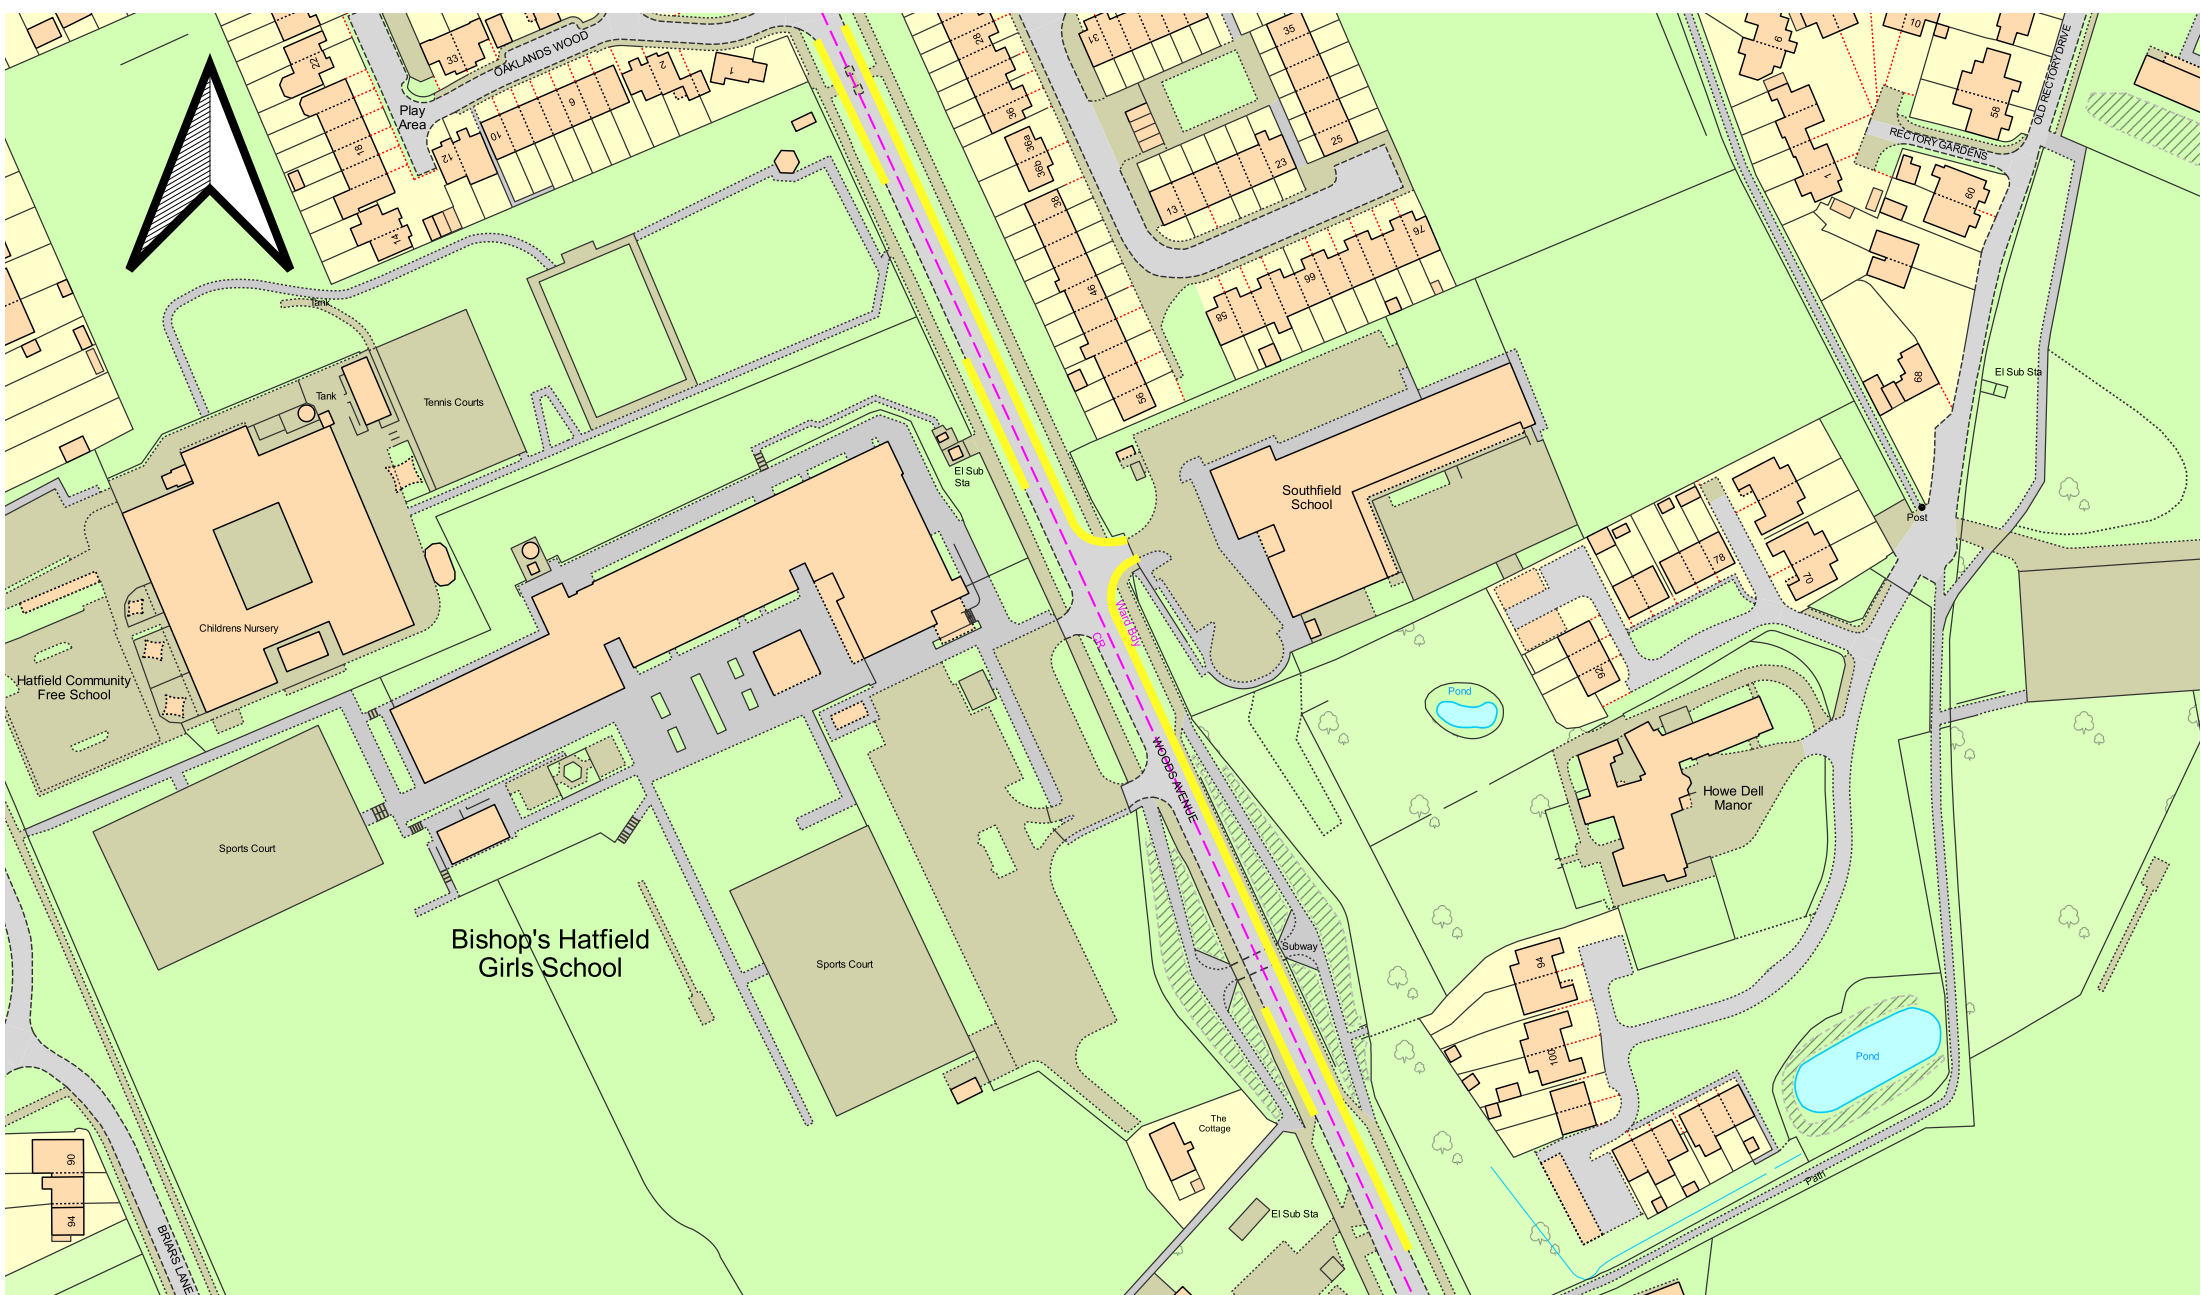

Project: Hatfield South And East Consultation

Drawing Number:
SHC01-2024-4

Scale: 1:3500

Date: 18-07-2024

Drawn: P Bepura

Legend:

- Proposed Resident Permit Zone Mon-Fri 9am- 5pm
- Proposed No Waiting at any Time