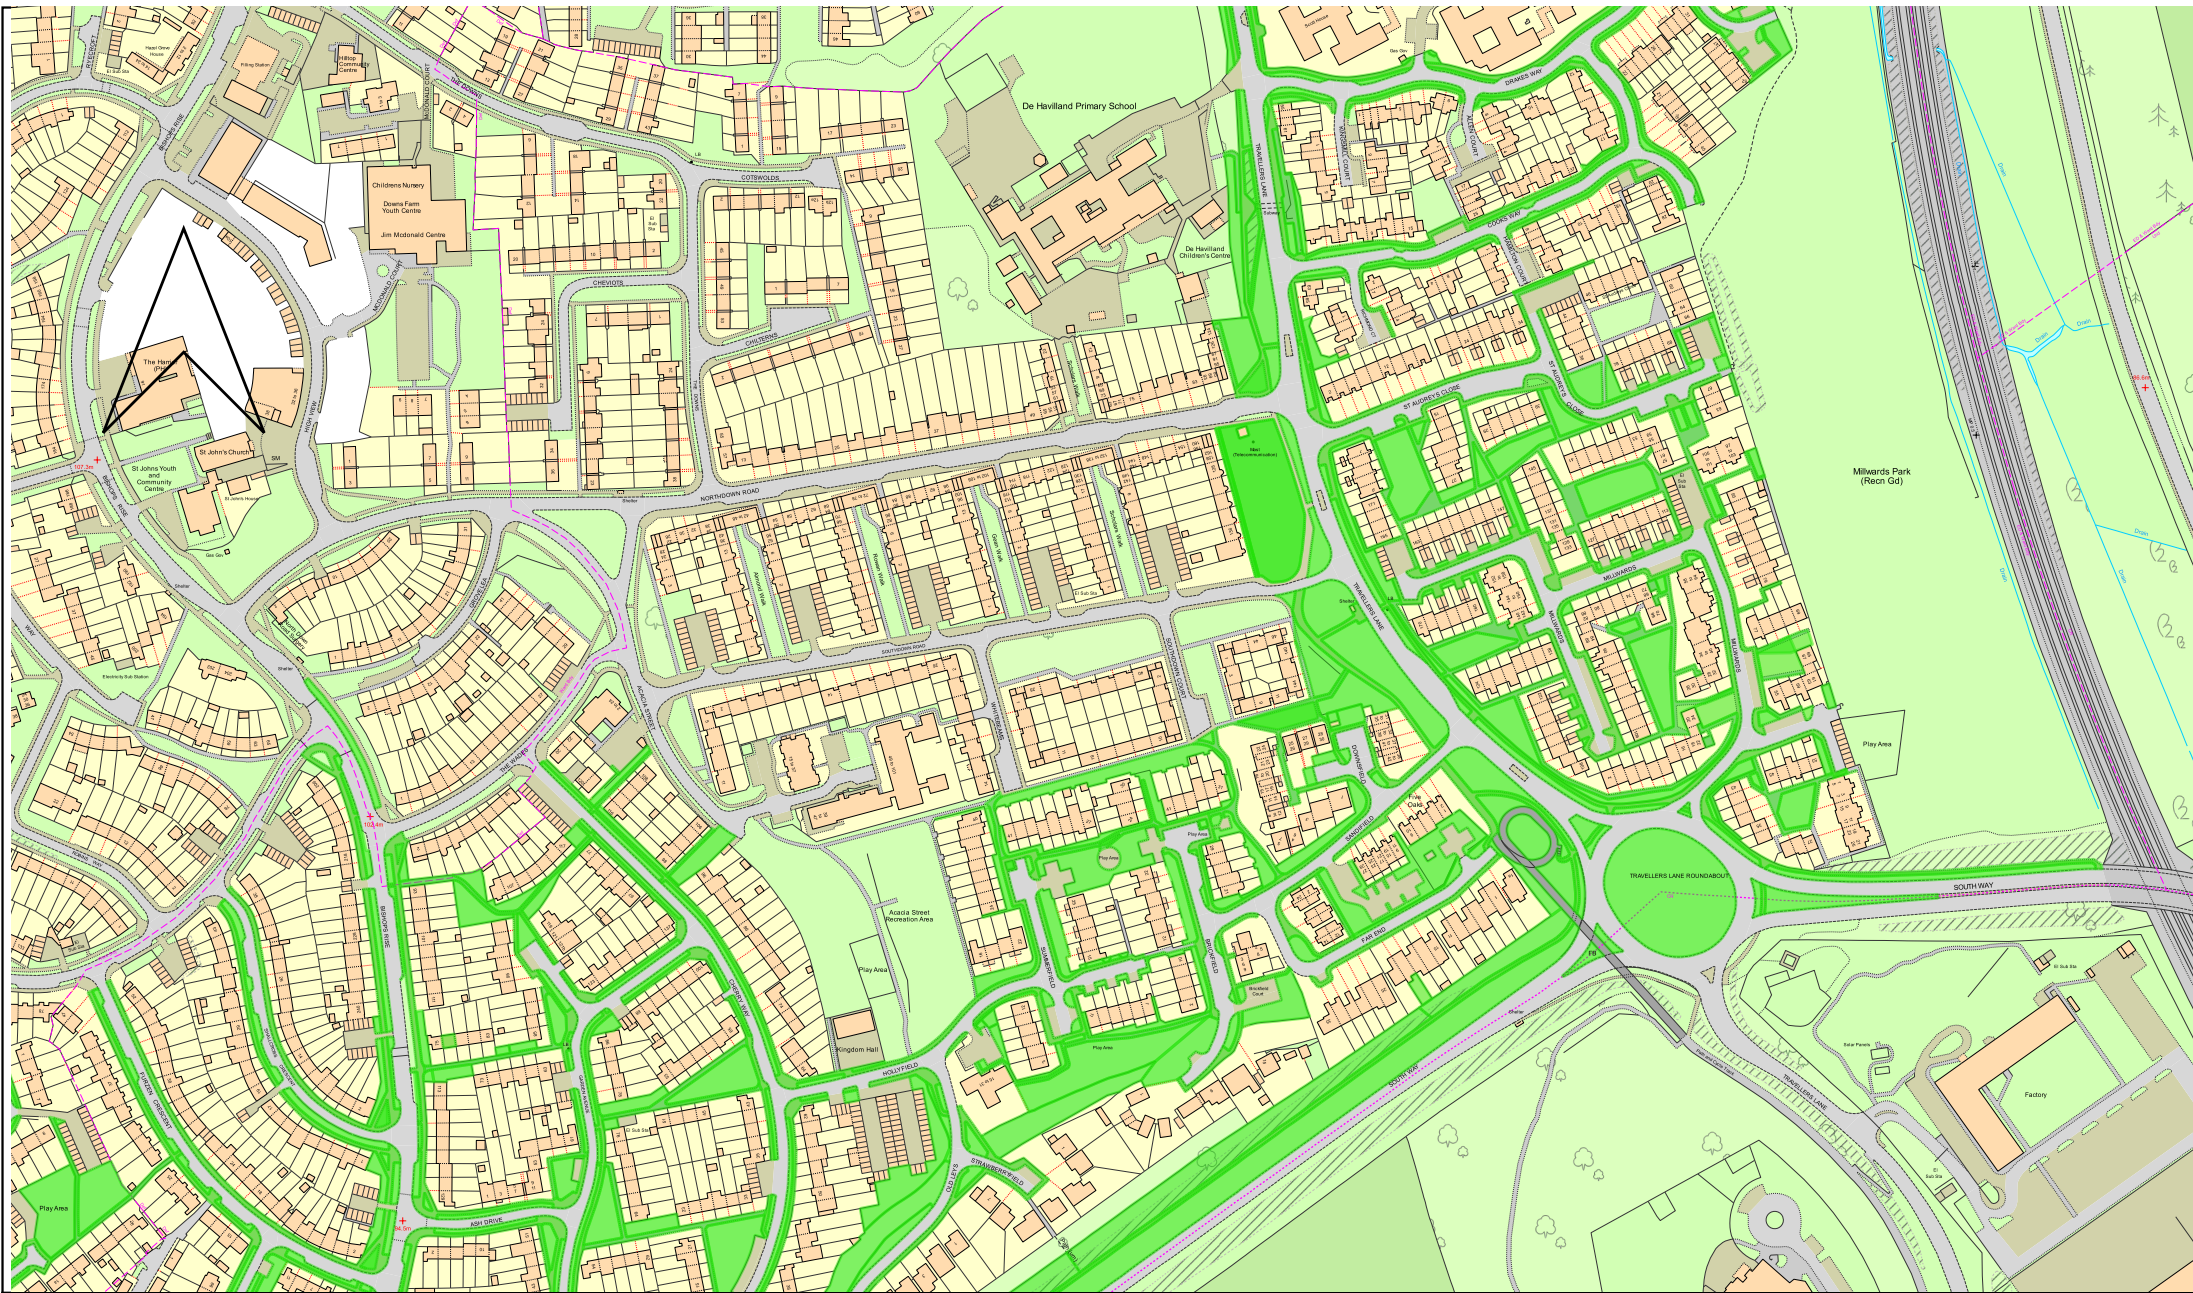

Project: Hatfield South & East Consultation

Drawing Number: SHV01-2024-1

Scale: 1:3800

Date: 18-07-2024

Drawn: Patrick Bepura

Legend:

█ Proposed Verge and Footway Prohibition

Council Offices, The Campus
Welwyn Garden City, Herts, AL8 6AE

Title: The Borough of Welwyn Hatfield (Various Roads, Hatfield South & East, Hatfield) (Prohibition of Stopping and Waiting on Verge or Footway) Order Plan 202X

Project: Hatfield South & East Consultation