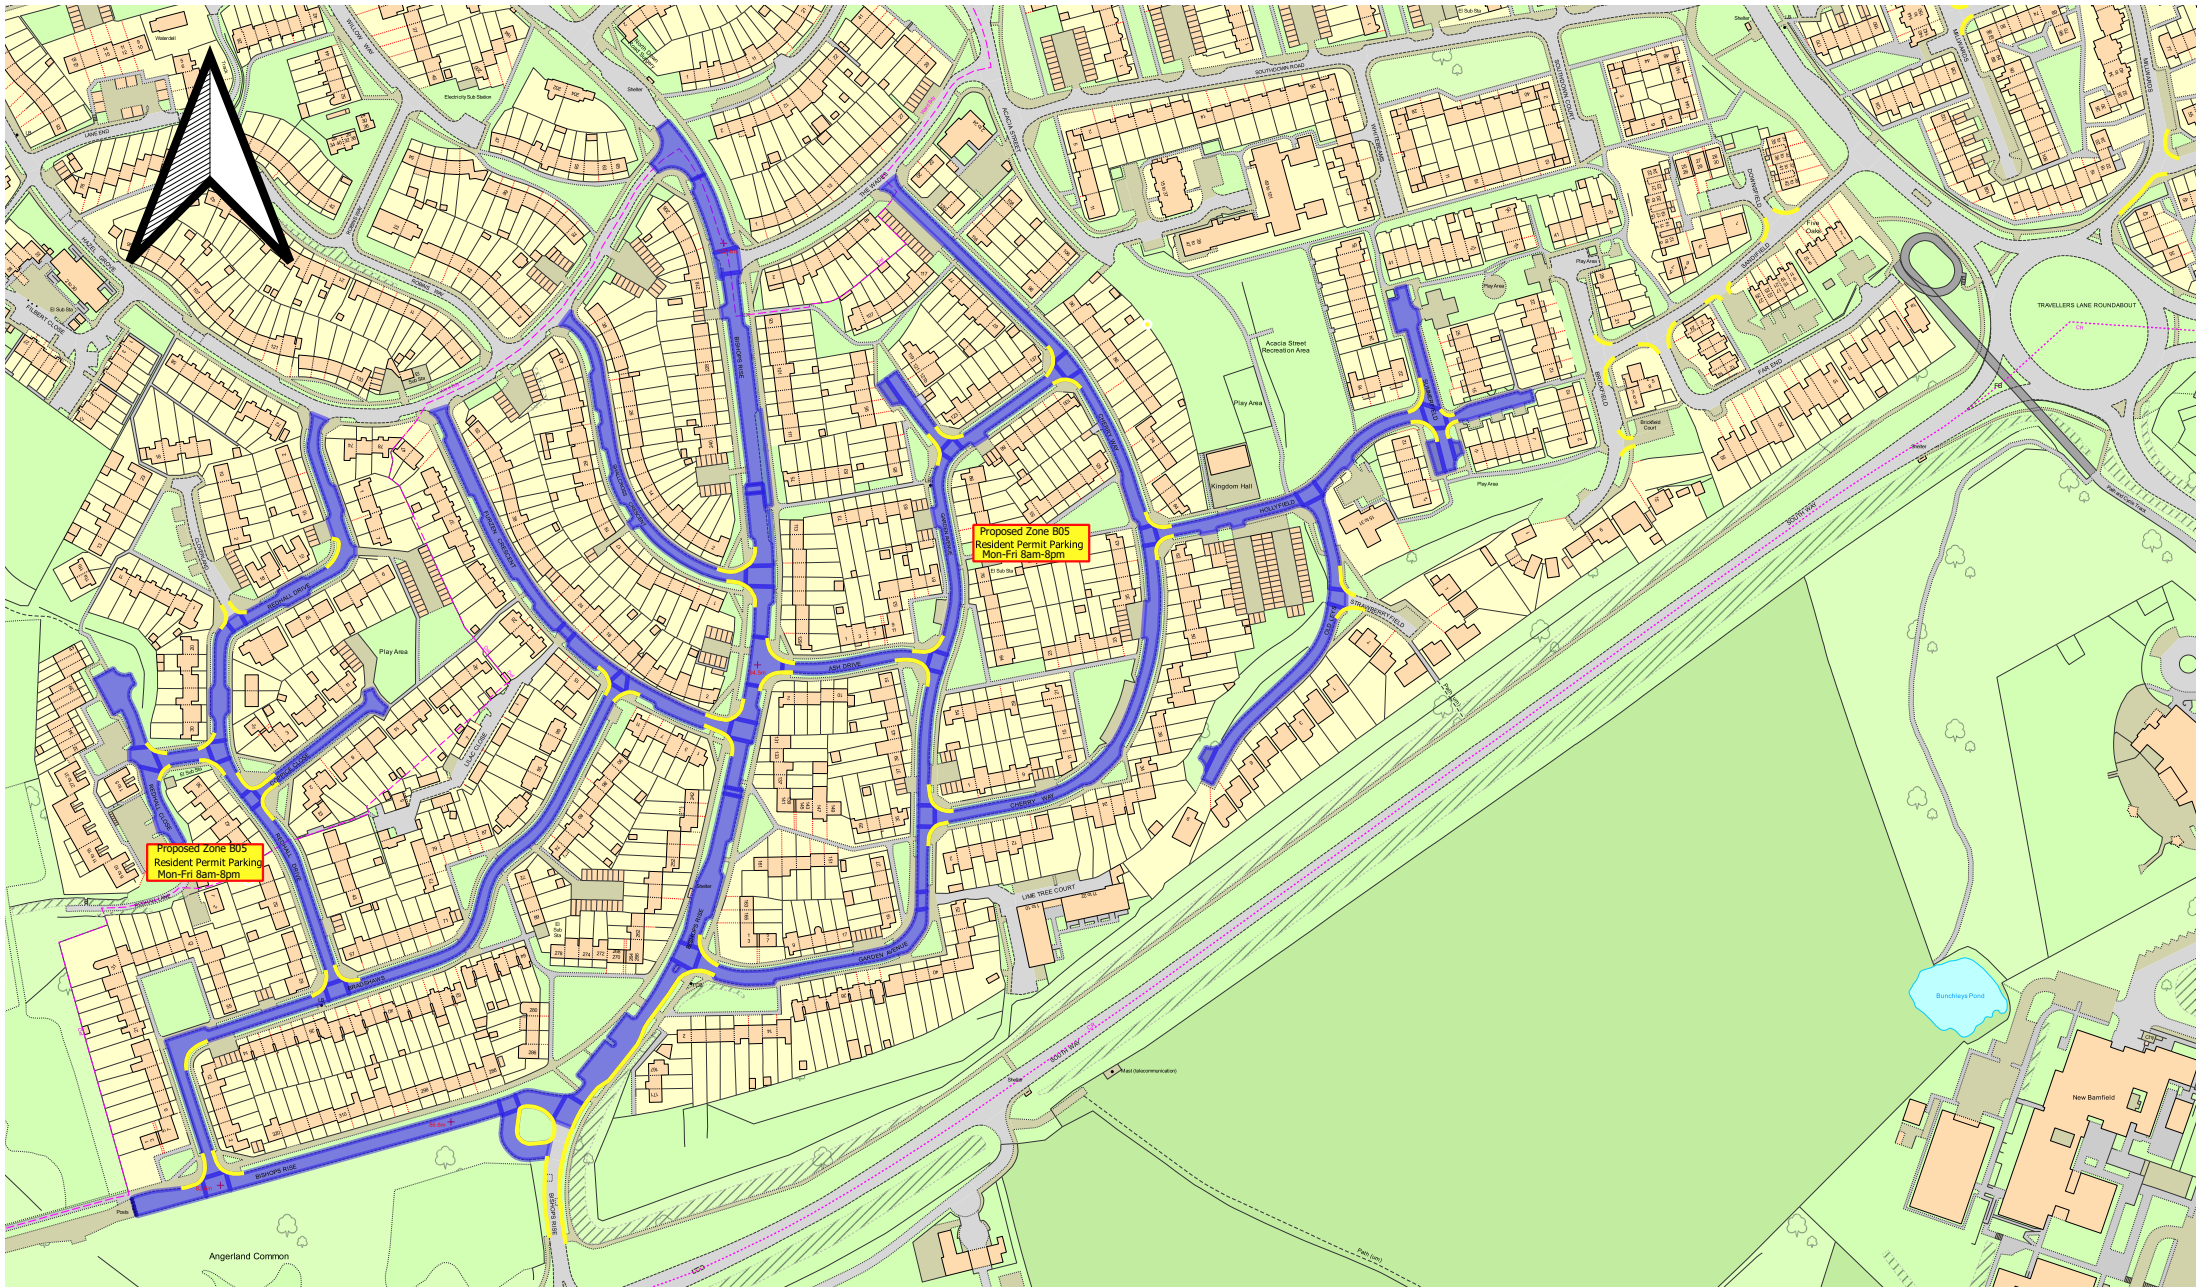

Project: Hatfield South And East Consultation

Drawing Number: SHC01-2024-1

Scale: 1:1750

Date: 18-07-2024

Drawn: P Bepura

Legend:

- Proposed Resident Permit Zone Mon-Fri 9am-5pm
- Proposed No Waiting at any Time

Project: Hatfield South And East Consultation

Drawing Number: SHC01-2024-2

Scale: 1:3500

Date: 18-07-2024

Drawn: P Bepura

Legend:
■ Proposed Resident Permit Zone B05 Mon-Fri 8am-8pm
■ Proposed No Waiting at any Time