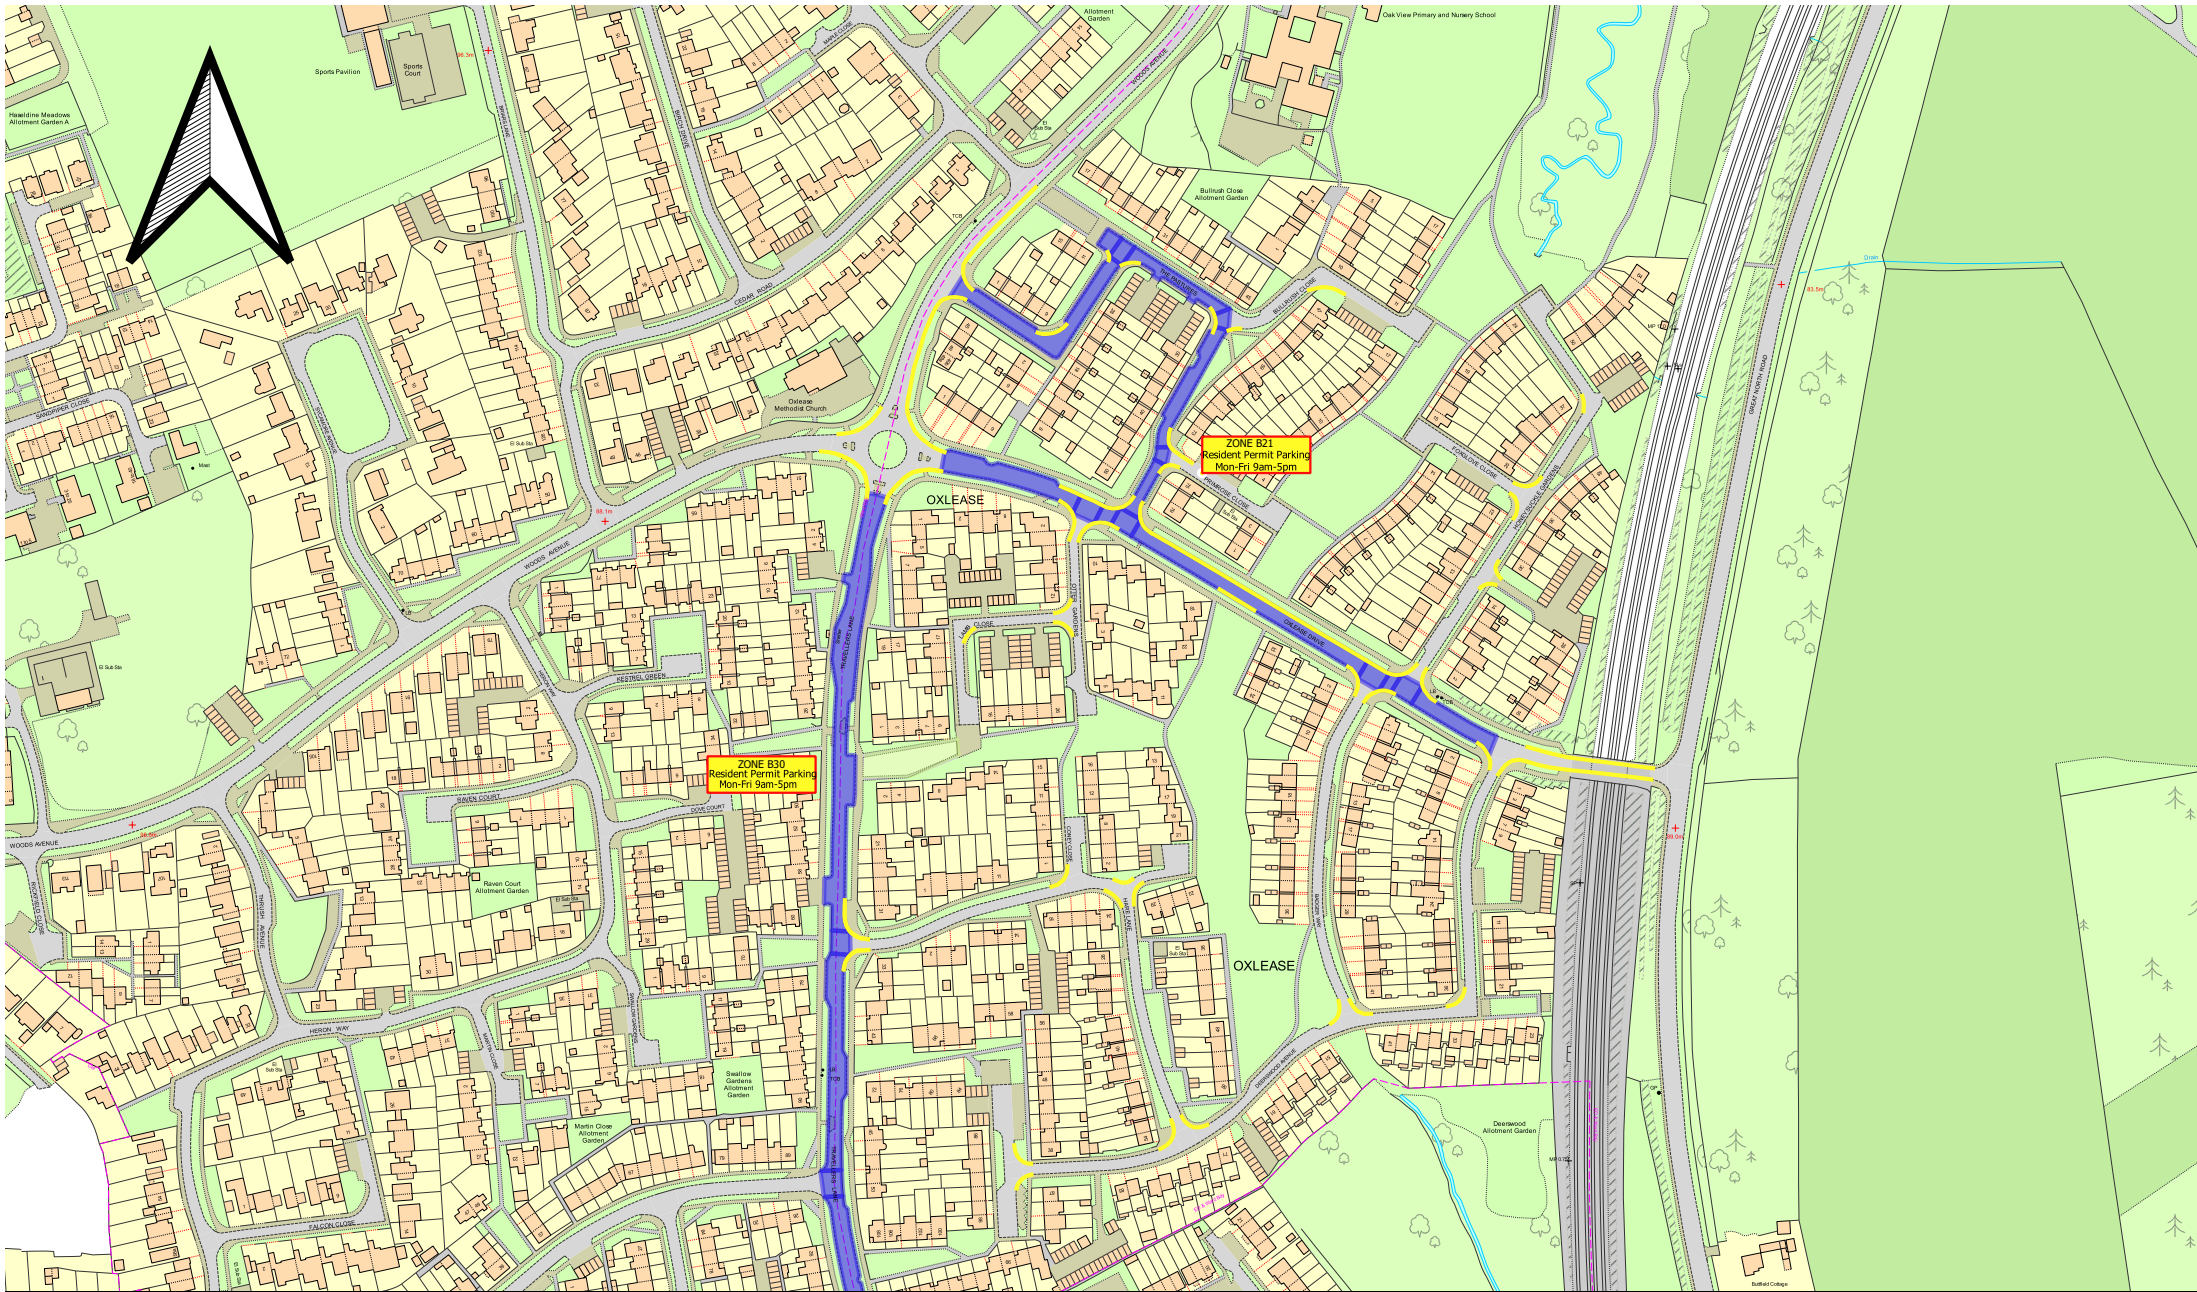

OXLEASE

OXLEASE

Council Offices, The Campus
Welwyn Garden City, Herts, AL8 6AE

Title: The Borough of Welwyn Hatfield (Various Roads, Hatfield South and East, Hatfield) (Restriction of Waiting, Permit Parking Zone) Order Plan 202X

Project: Hatfield South And East Consultation

Drawing Number:
SHC01-2024-4

Scale: 1:3500

Date: 18-07-2024

Drawn: P Bepura

Legend:

- Proposed Resident Permit Zone Mon-Fri 9am- 5pm
- Proposed No Waiting at any Time