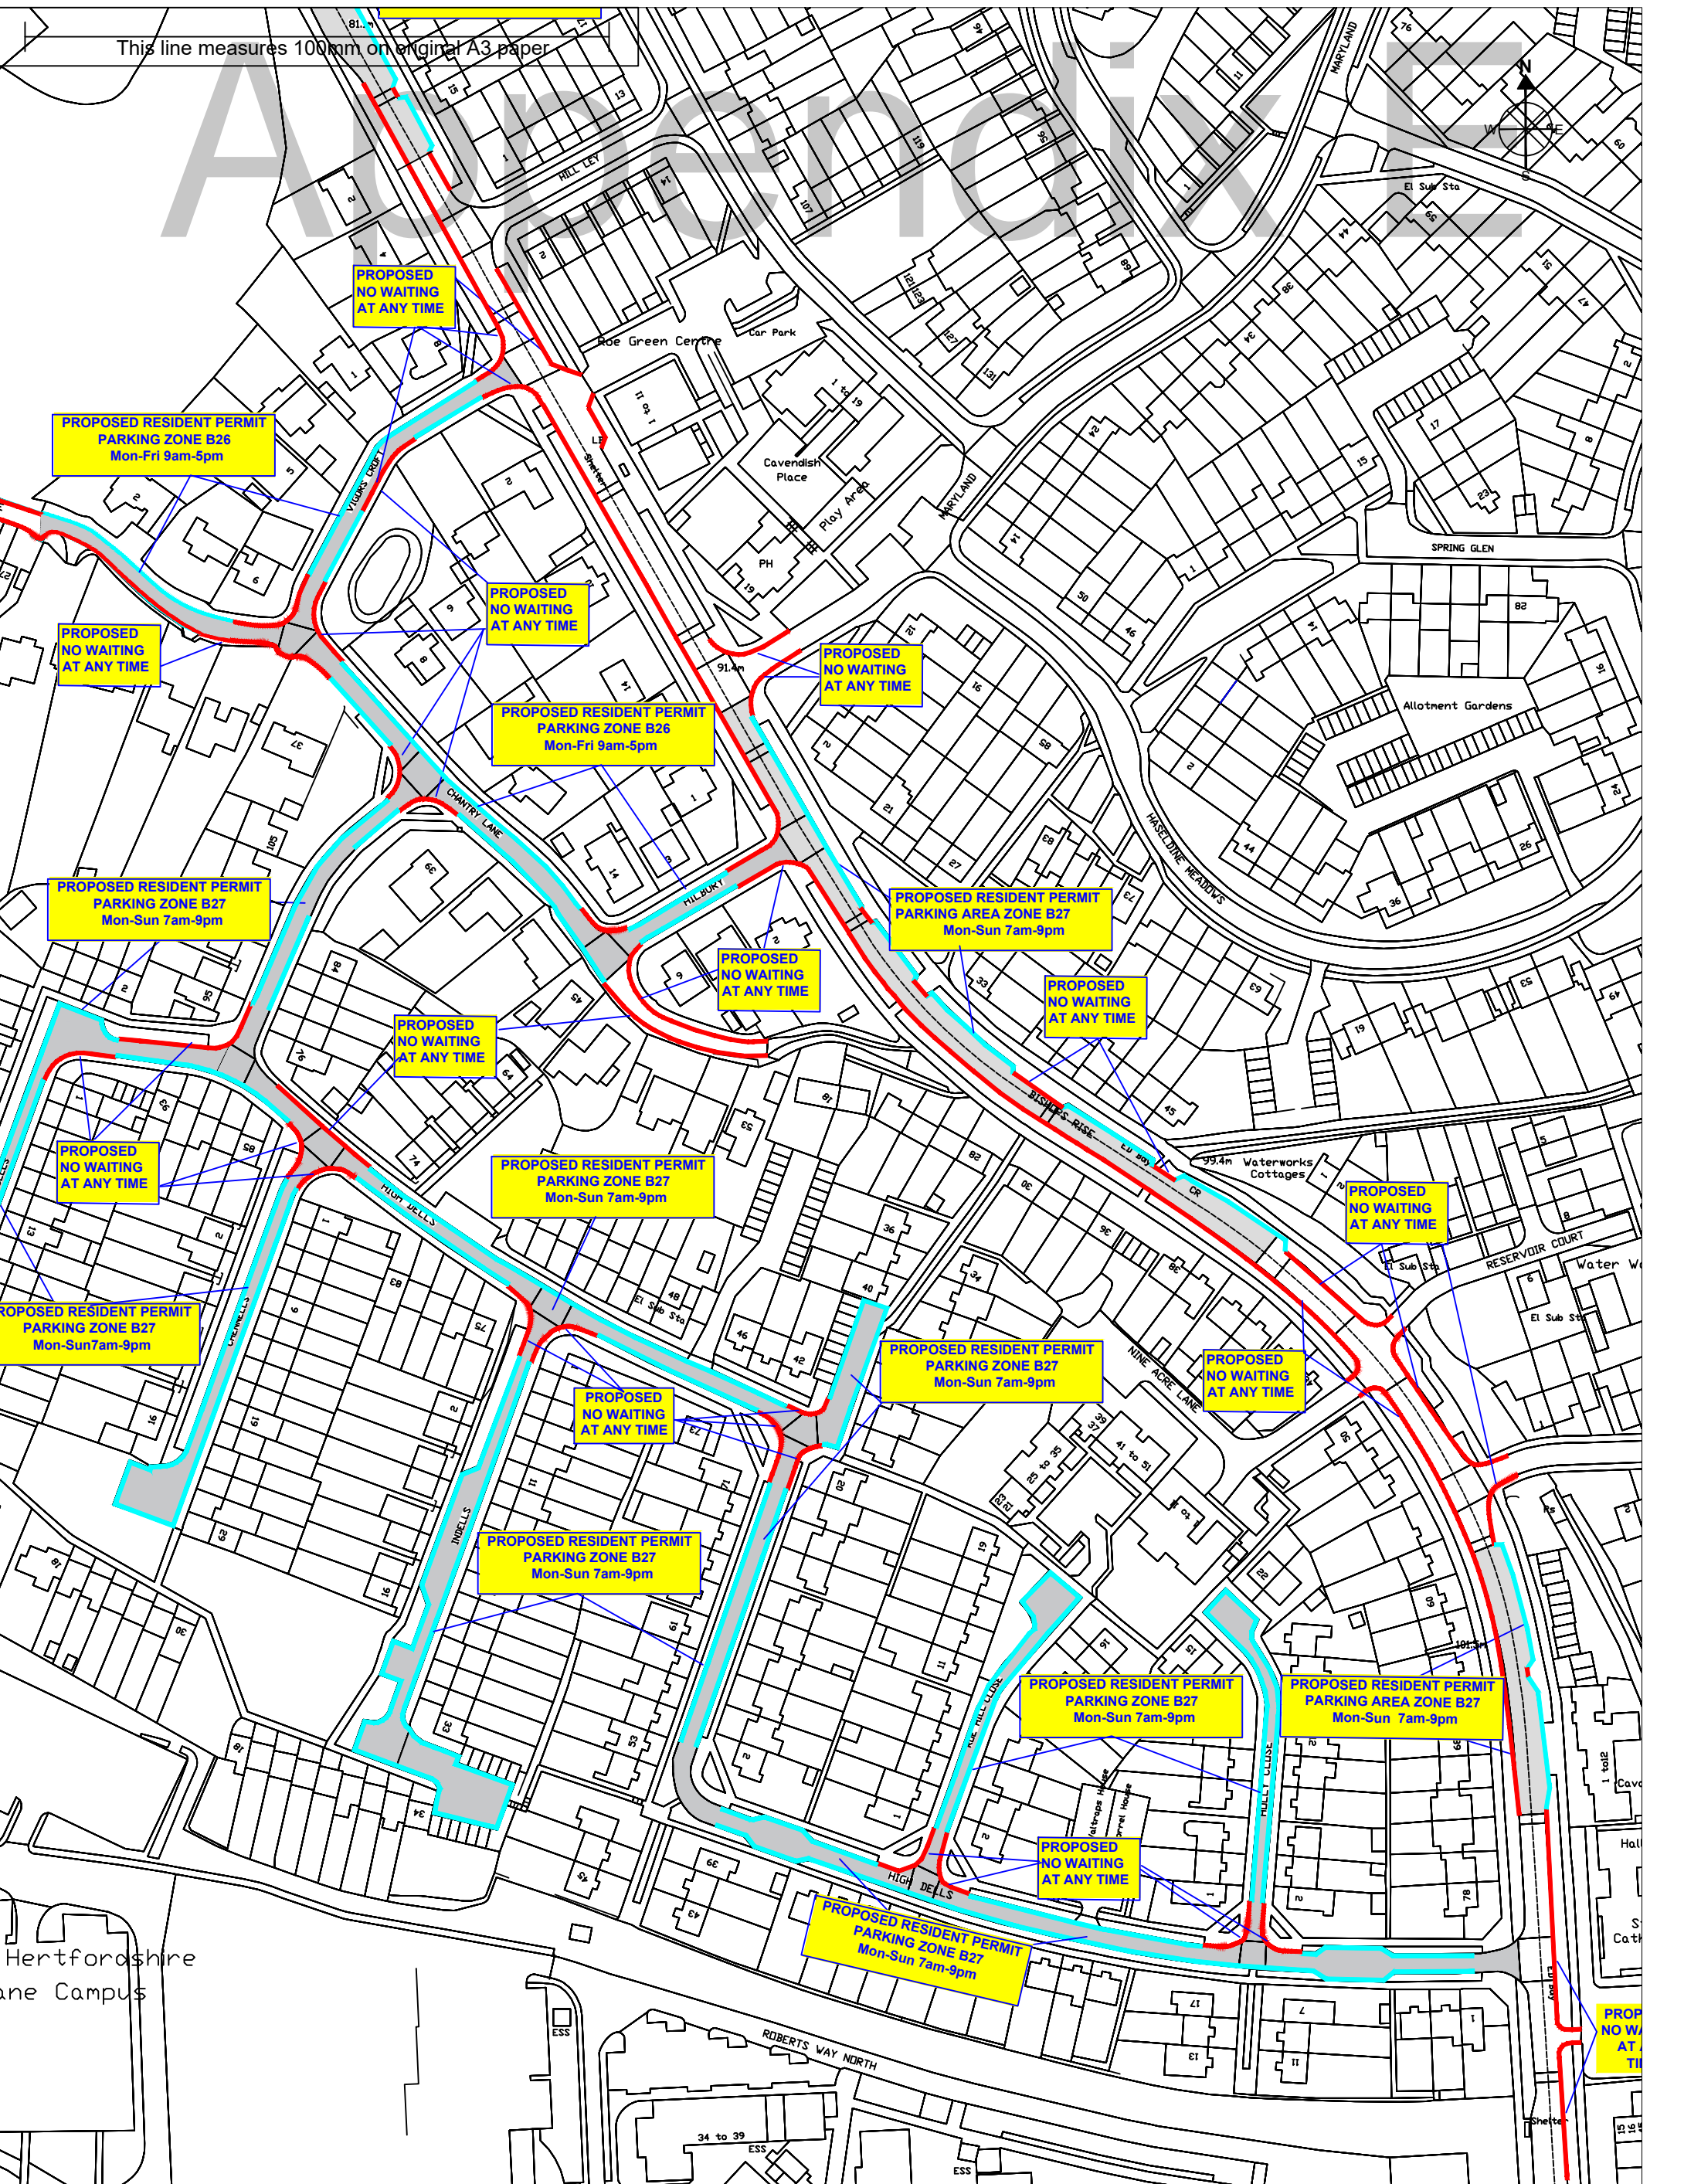

This line measures 100mm on original A3 paper

APPENDIX

Title **THE BOROUGH OF WELWYN HATFIELD (VARIOUS ROADS, HIGH DELLS, HATFIELD) (RESTRICTION OF WAITING AND PERMIT PARKING ZONES) ORDER PLANS 2022**

Key
— - PROPOSED RESIDENTS PARKING SCHEME
— - PROPOSED DOUBLE YELLOW LINES

Title **THE BOROUGH OF WELWYN HATFIELD (VARIOUS ROADS, HIGH DELLS, HATFIELD) (RESTRICTION OF WAITING AND PERMIT PARKING ZONES) ORDER PLANS 2022**

Key
 - PROPOSED RESIDENTS PARKING SCHEME
 - PROPOSED DOUBLE YELLOW LINES