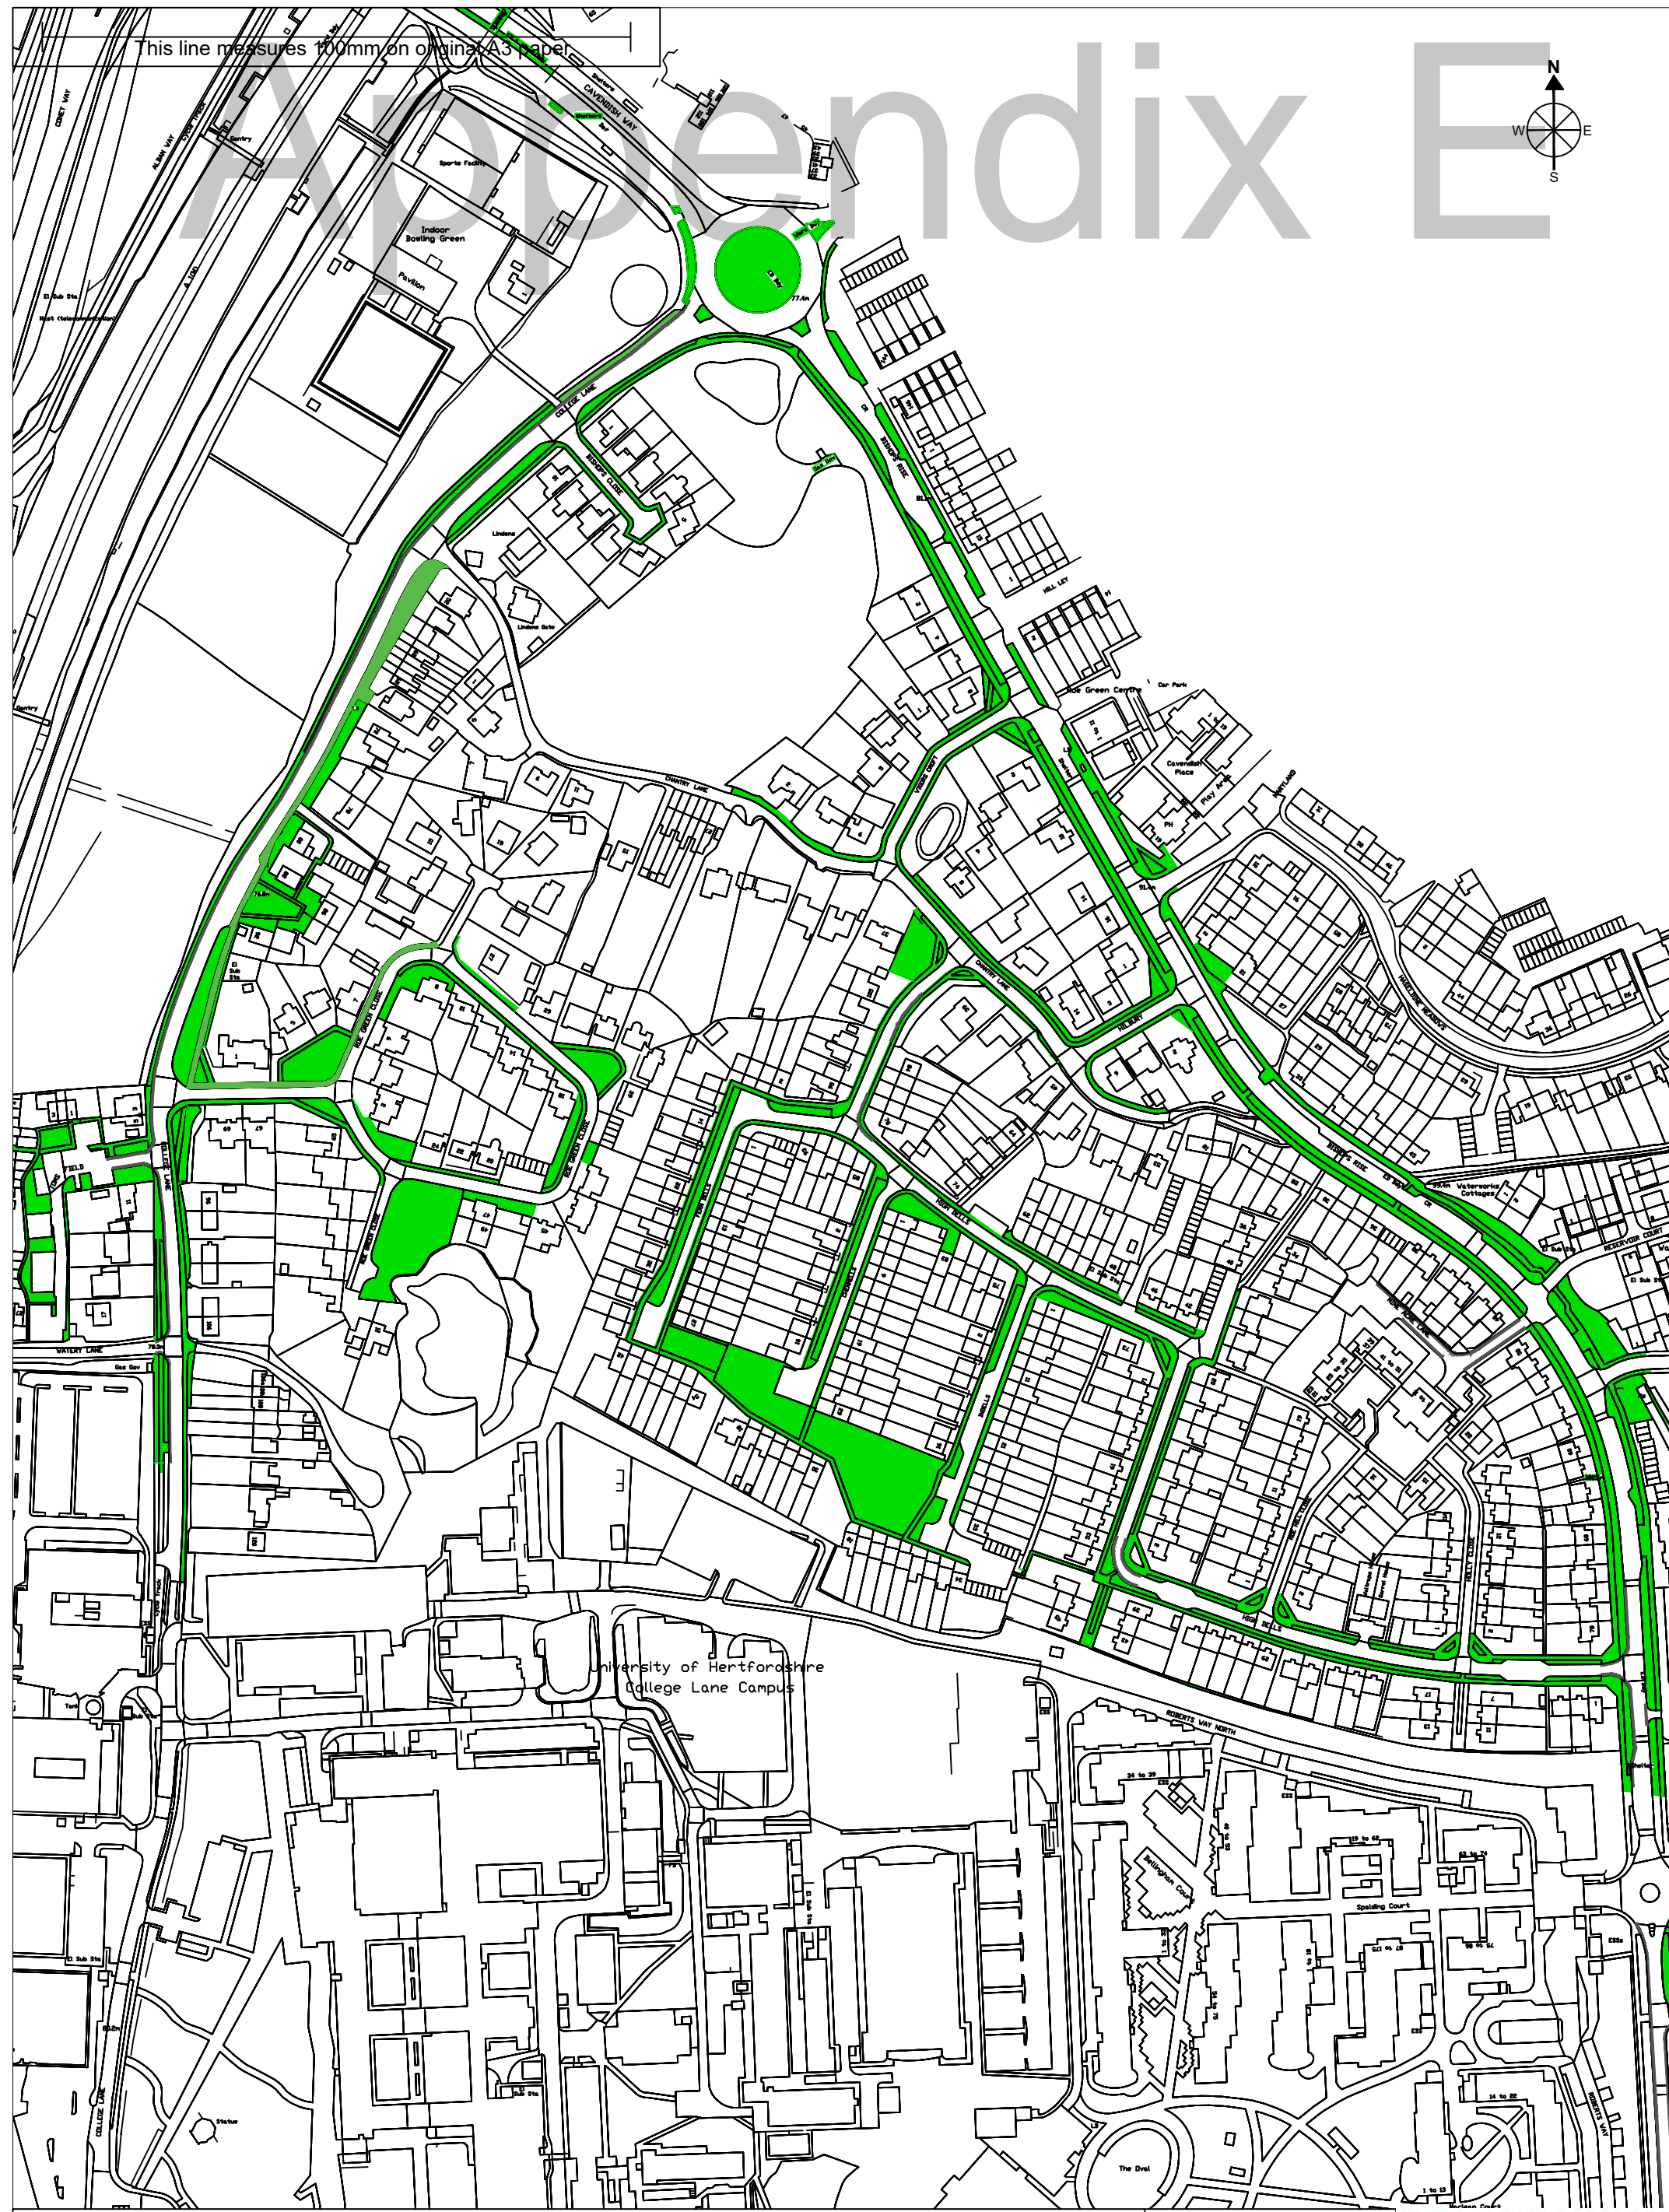

This line measures 100mm on original A3 paper

Appendix E

Title THE BOROUGH OF WELWYN HATFIELD (VARIOUS ROADS, HIGH DELLS, HATFIELD) PROHIBITION OF STOPPING AND WAITING ON VERGE OR FOOTWAY ORDER 2022

Scale - 1:2500 on A3
Drawn - 15/03/2022
By - PB
Drawing - HDVPO/22

Key Proposed No stopping or waiting at any time on verge or footway

© Crown Copyright All rights reserved Welwyn Hatfield
Borough Council License No. LA 100019547 2022