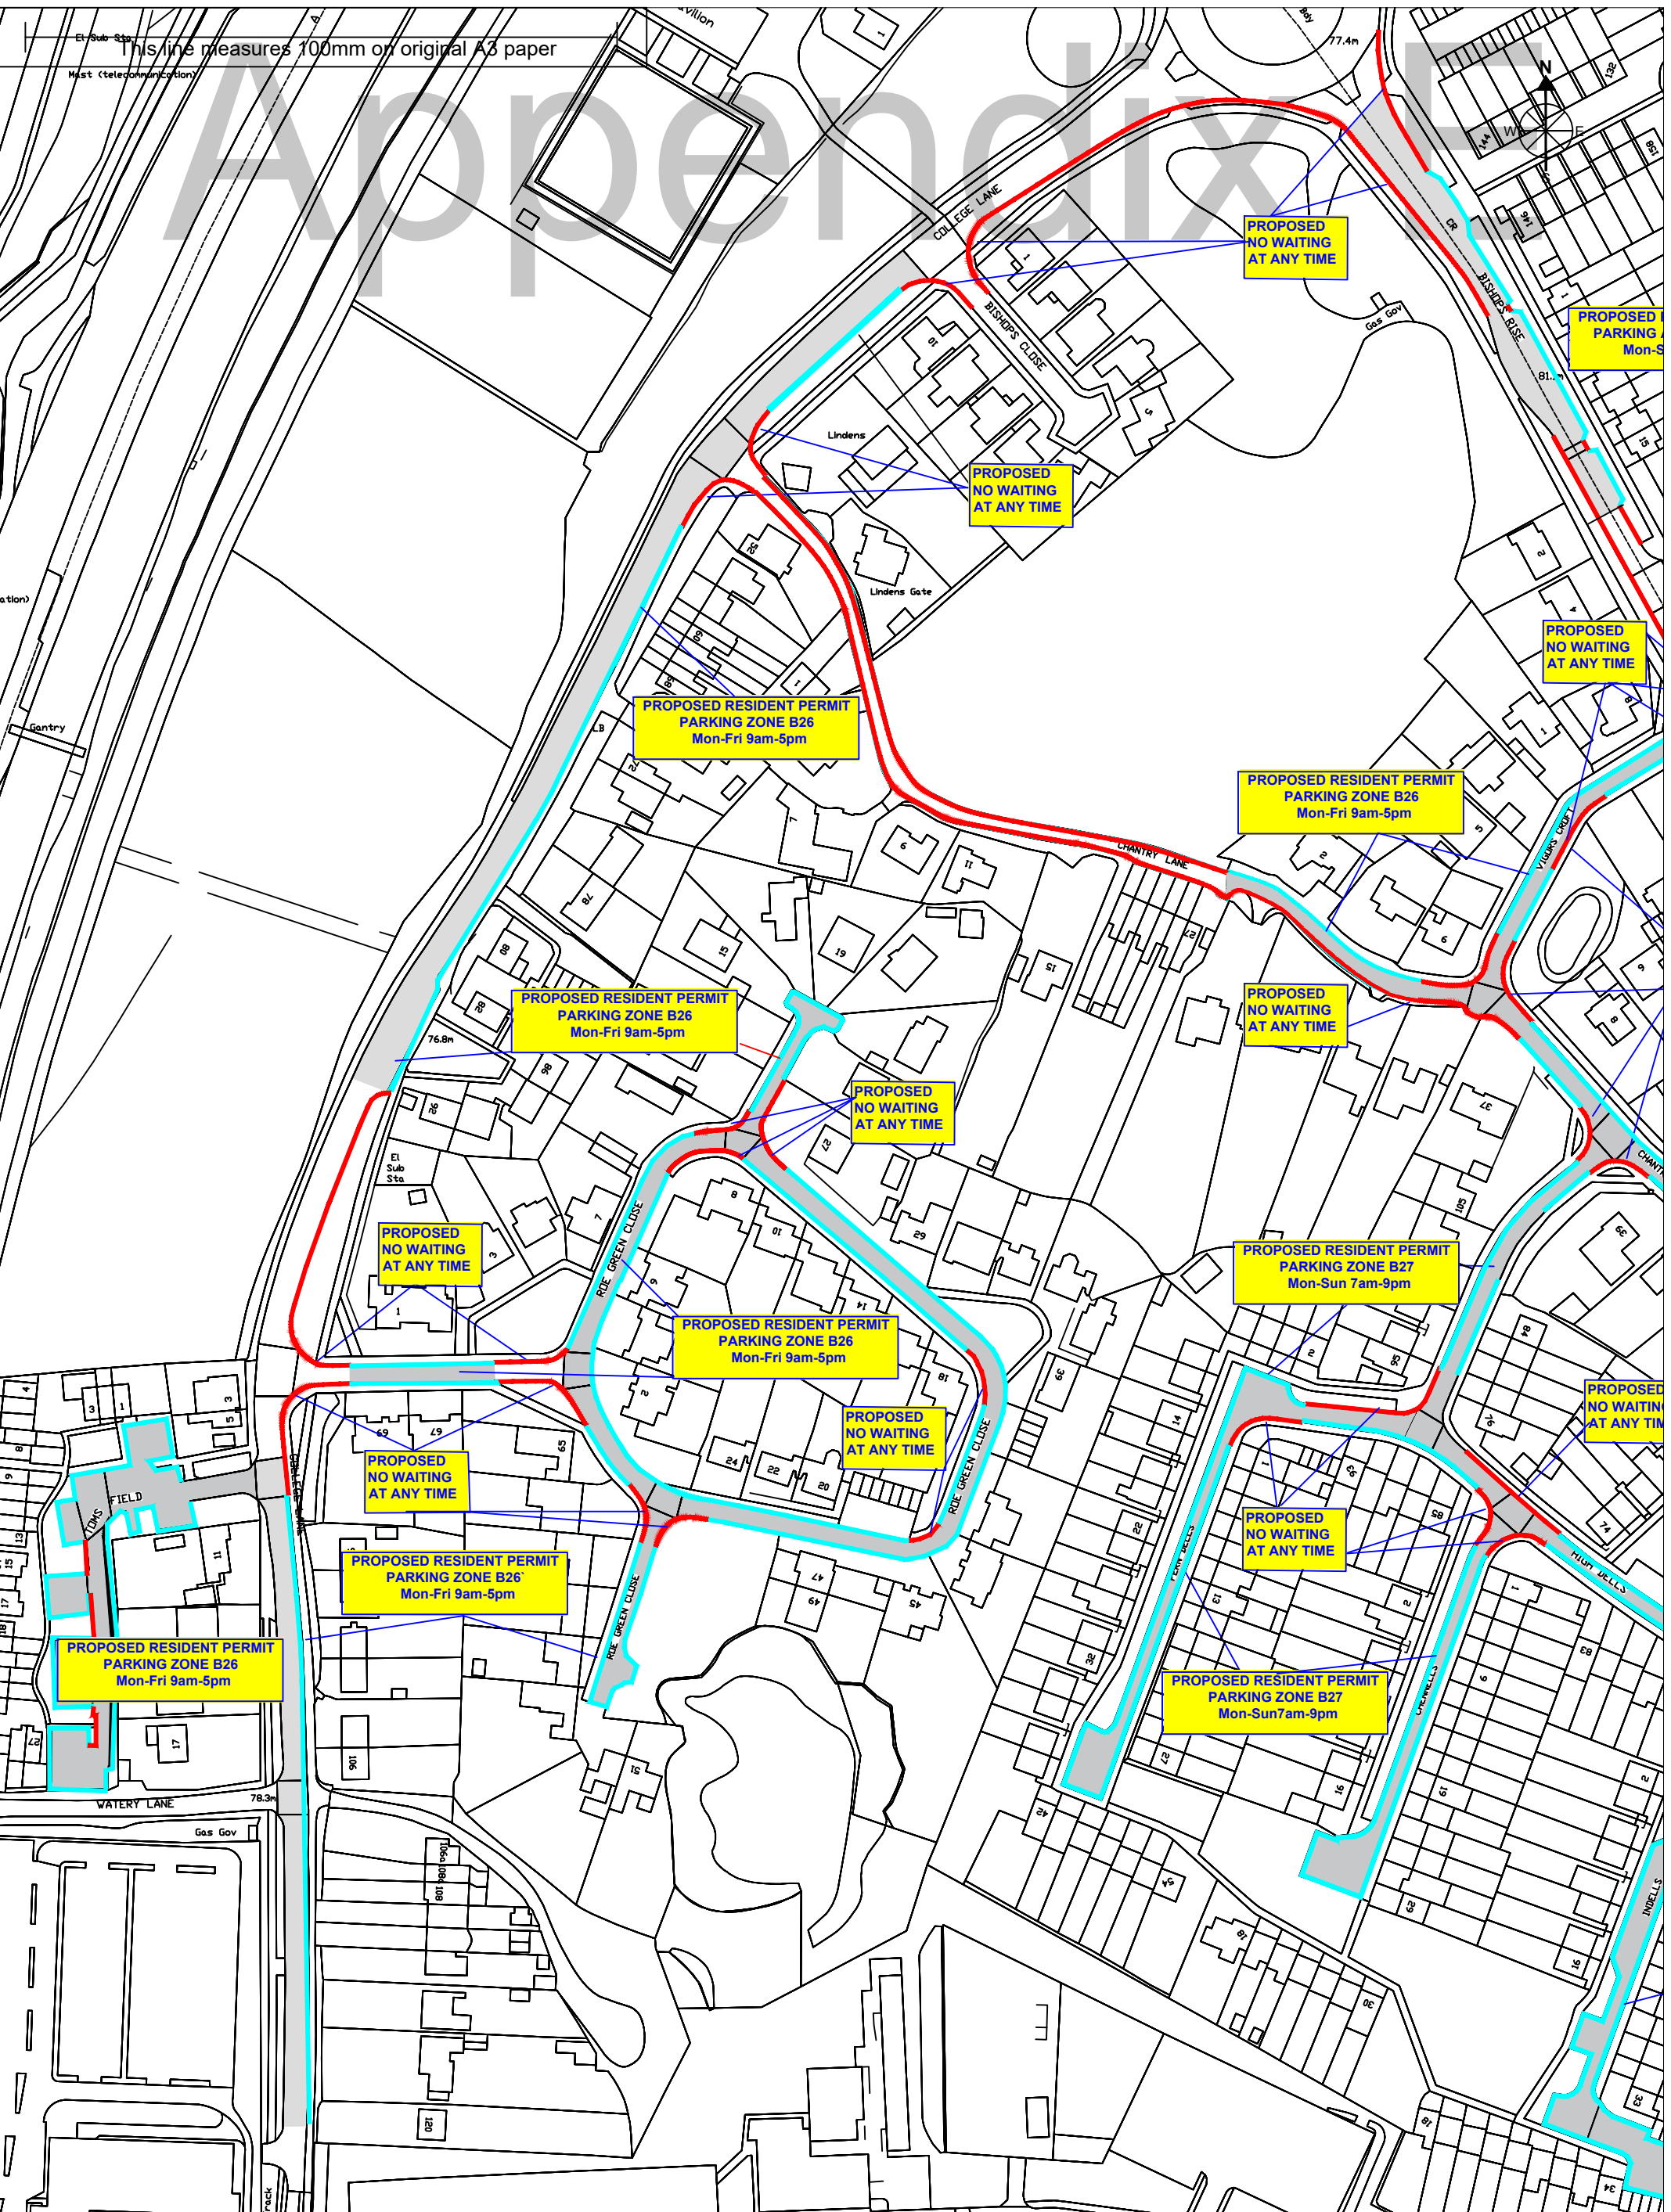

This line measures 100mm on original A3 paper

APPENDIX

Title **THE BOROUGH OF WELWYN HATFIELD (VARIOUS ROADS, HIGH DELLS, HATFIELD) (RESTRICTION OF WAITING AND PERMIT PARKING ZONES) ORDER PLANS 2022**

Key
— - PROPOSED RESIDENTS PARKING SCHEME
— - PROPOSED DOUBLE YELLOW LINES

Scale - 1:1500 on A3
 Drawn - 27/04/2022
 By - PB of Parking Services
 Drawing - HD/001/22

© Crown Copyright All rights reserved Welwyn Hatfield
 Borough Council License No. LA 100019547 2022

This line measures 100mm on original A3 paper

Title **THE BOROUGH OF WELWYN HATFIELD (VARIOUS ROADS, HIGH DELLS, HATFIELD) (RESTRICTION OF WAITING AND PERMIT PARKING ZONES) ORDER PLANS 2022**

Key
 - PROPOSED RESIDENTS PARKING SCHEME
 - PROPOSED DOUBLE YELLOW LINES