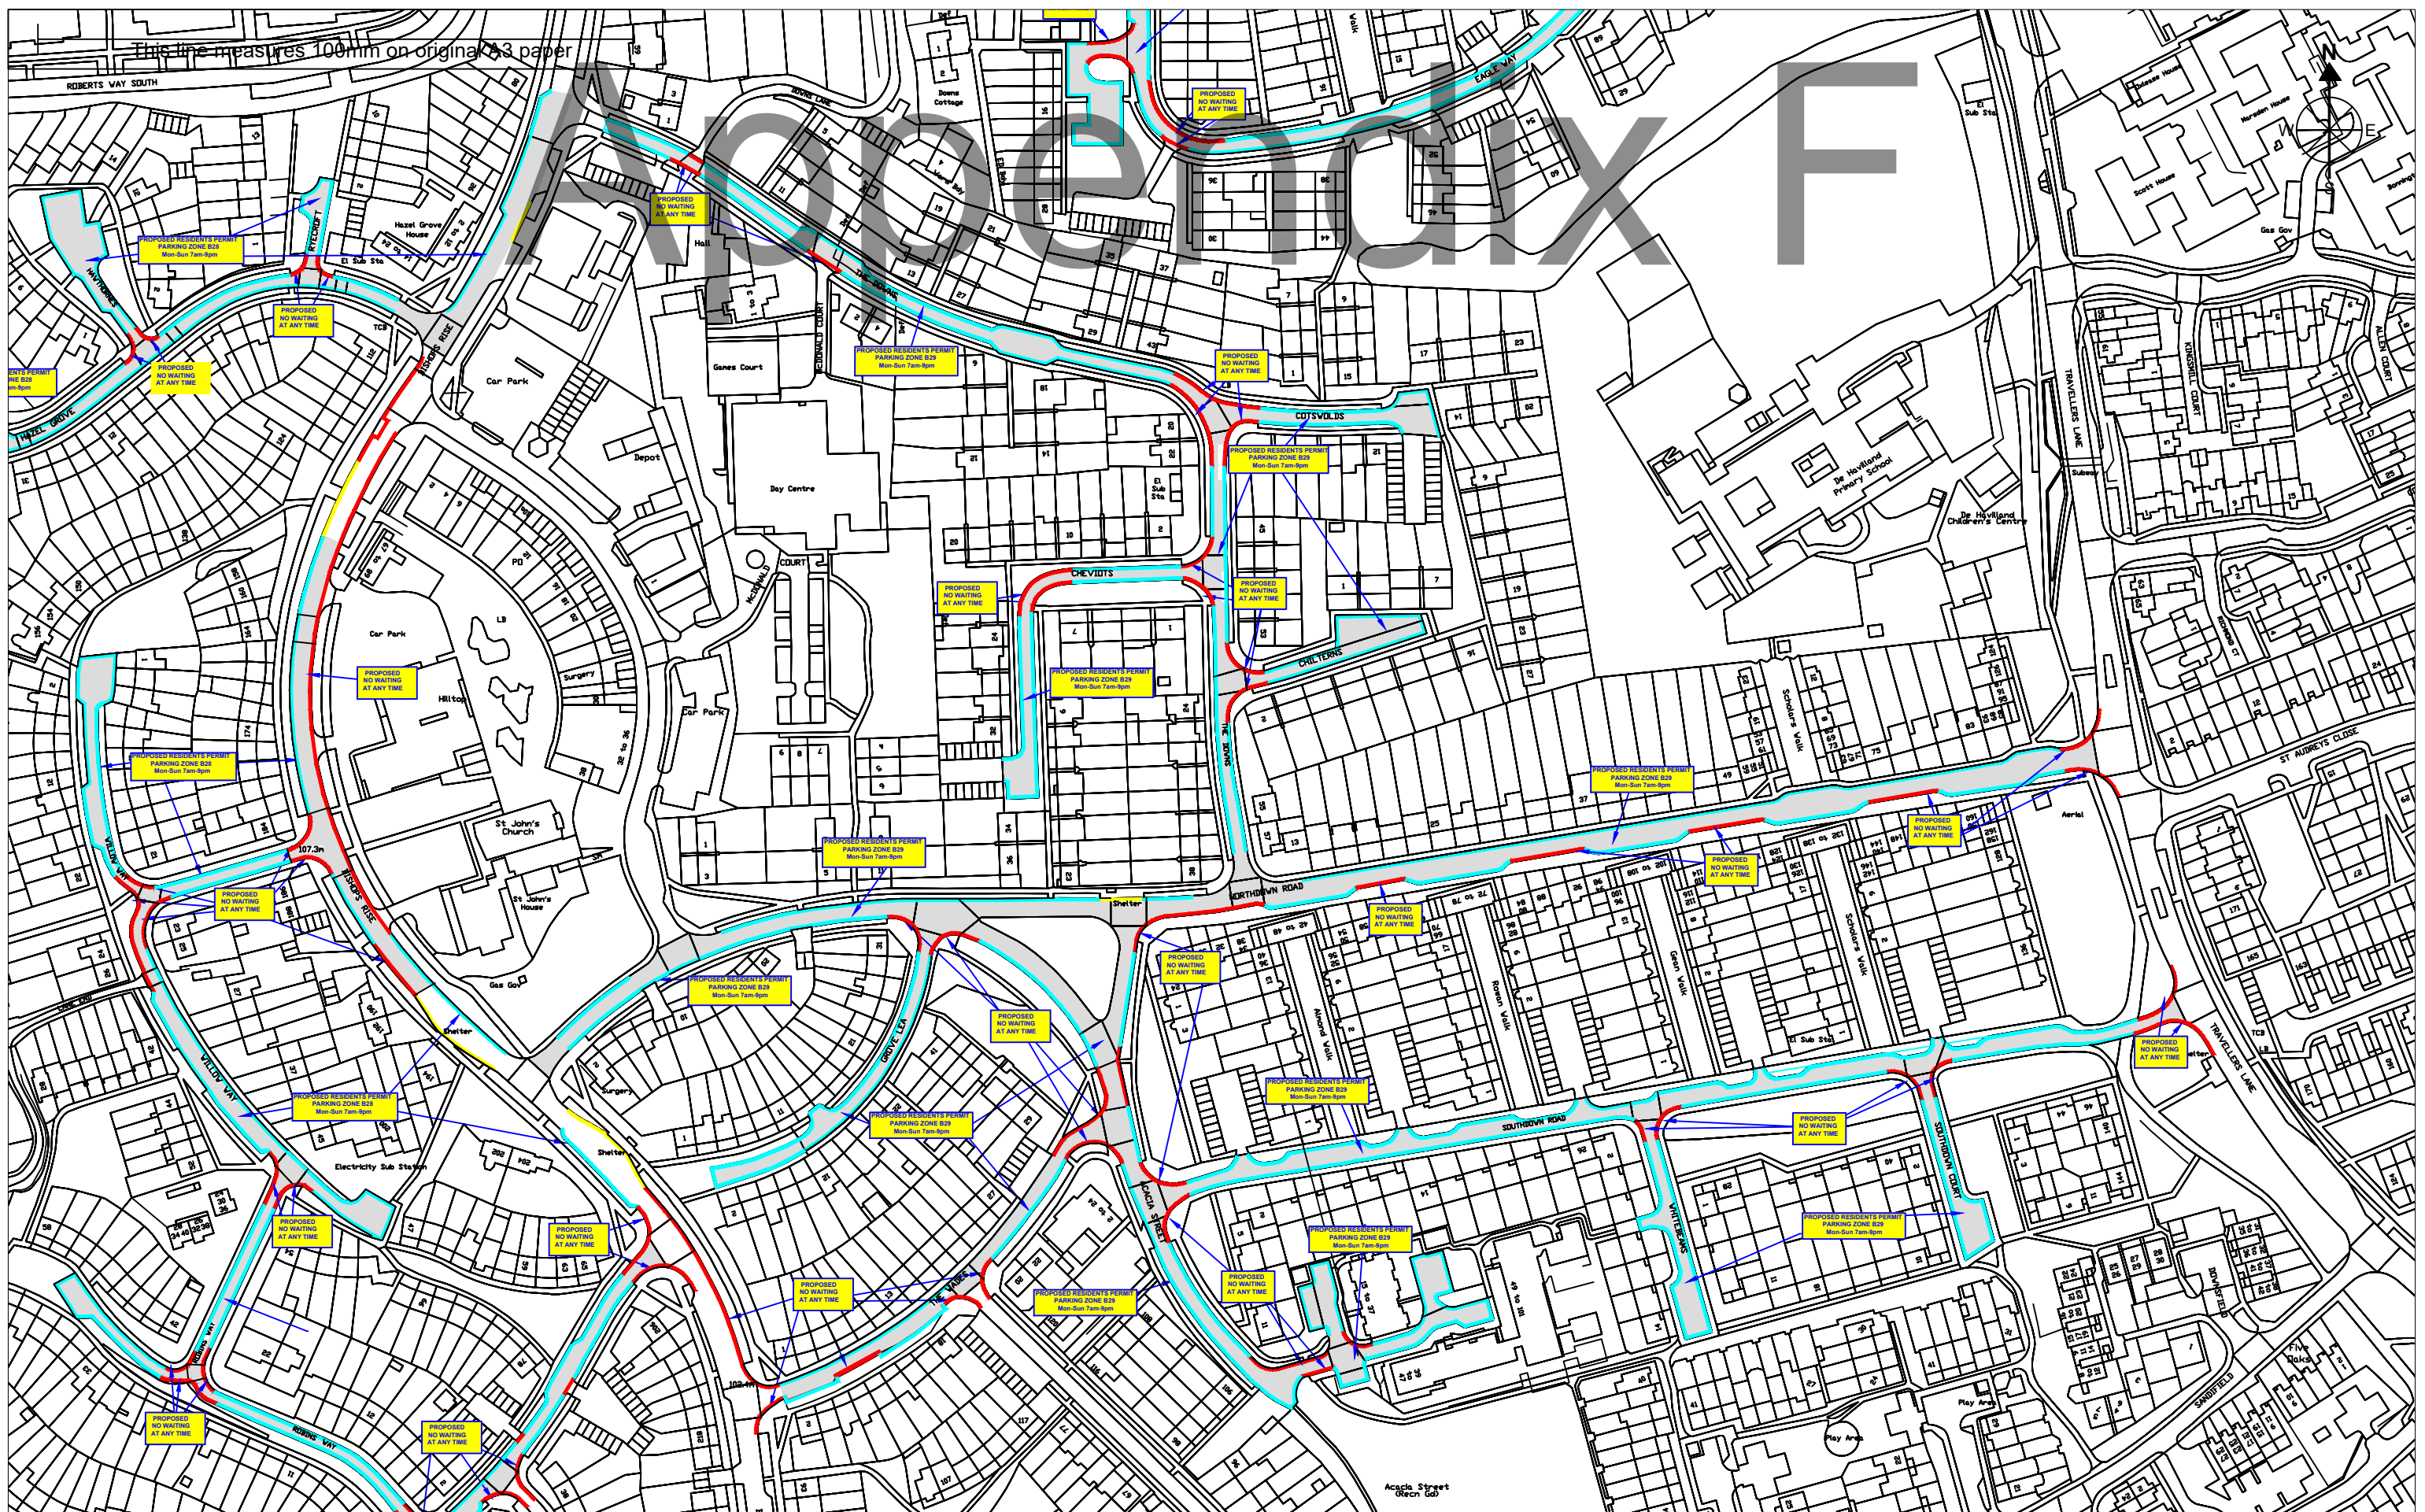

This line measures 100mm on original A3 paper

# Appendix A

**TITLE** THE BOROUGH OF WELWYN HATFIELD (VARIOUS ROADS, HILLTOP, HATFIELD) (RESTRICTION OF WAITING AND PERMIT PARKING ZONES) ORDER PLANS 2022

- Key**
- ▬ - PROPOSED DOUBLE YELLOW LINES, NO WAITING AT ANY TIME
  - ▬ - PROPOSED RESIDENTS PERMIT PARKING

**Title THE BOROUGH OF WELWYN HATFIELD (VARIOUS ROADS, HILLTOP, HATFIELD) (RESTRICTION OF WAITING AND PERMIT PARKING ZONES) ORDER PLANS 2022**

- Key**
- -PROPOSED DOUBLE YELLOW LINES, NO WAITING AT ANY TIME
  - -PROPOSED RESIDENTS PERMIT PARKING