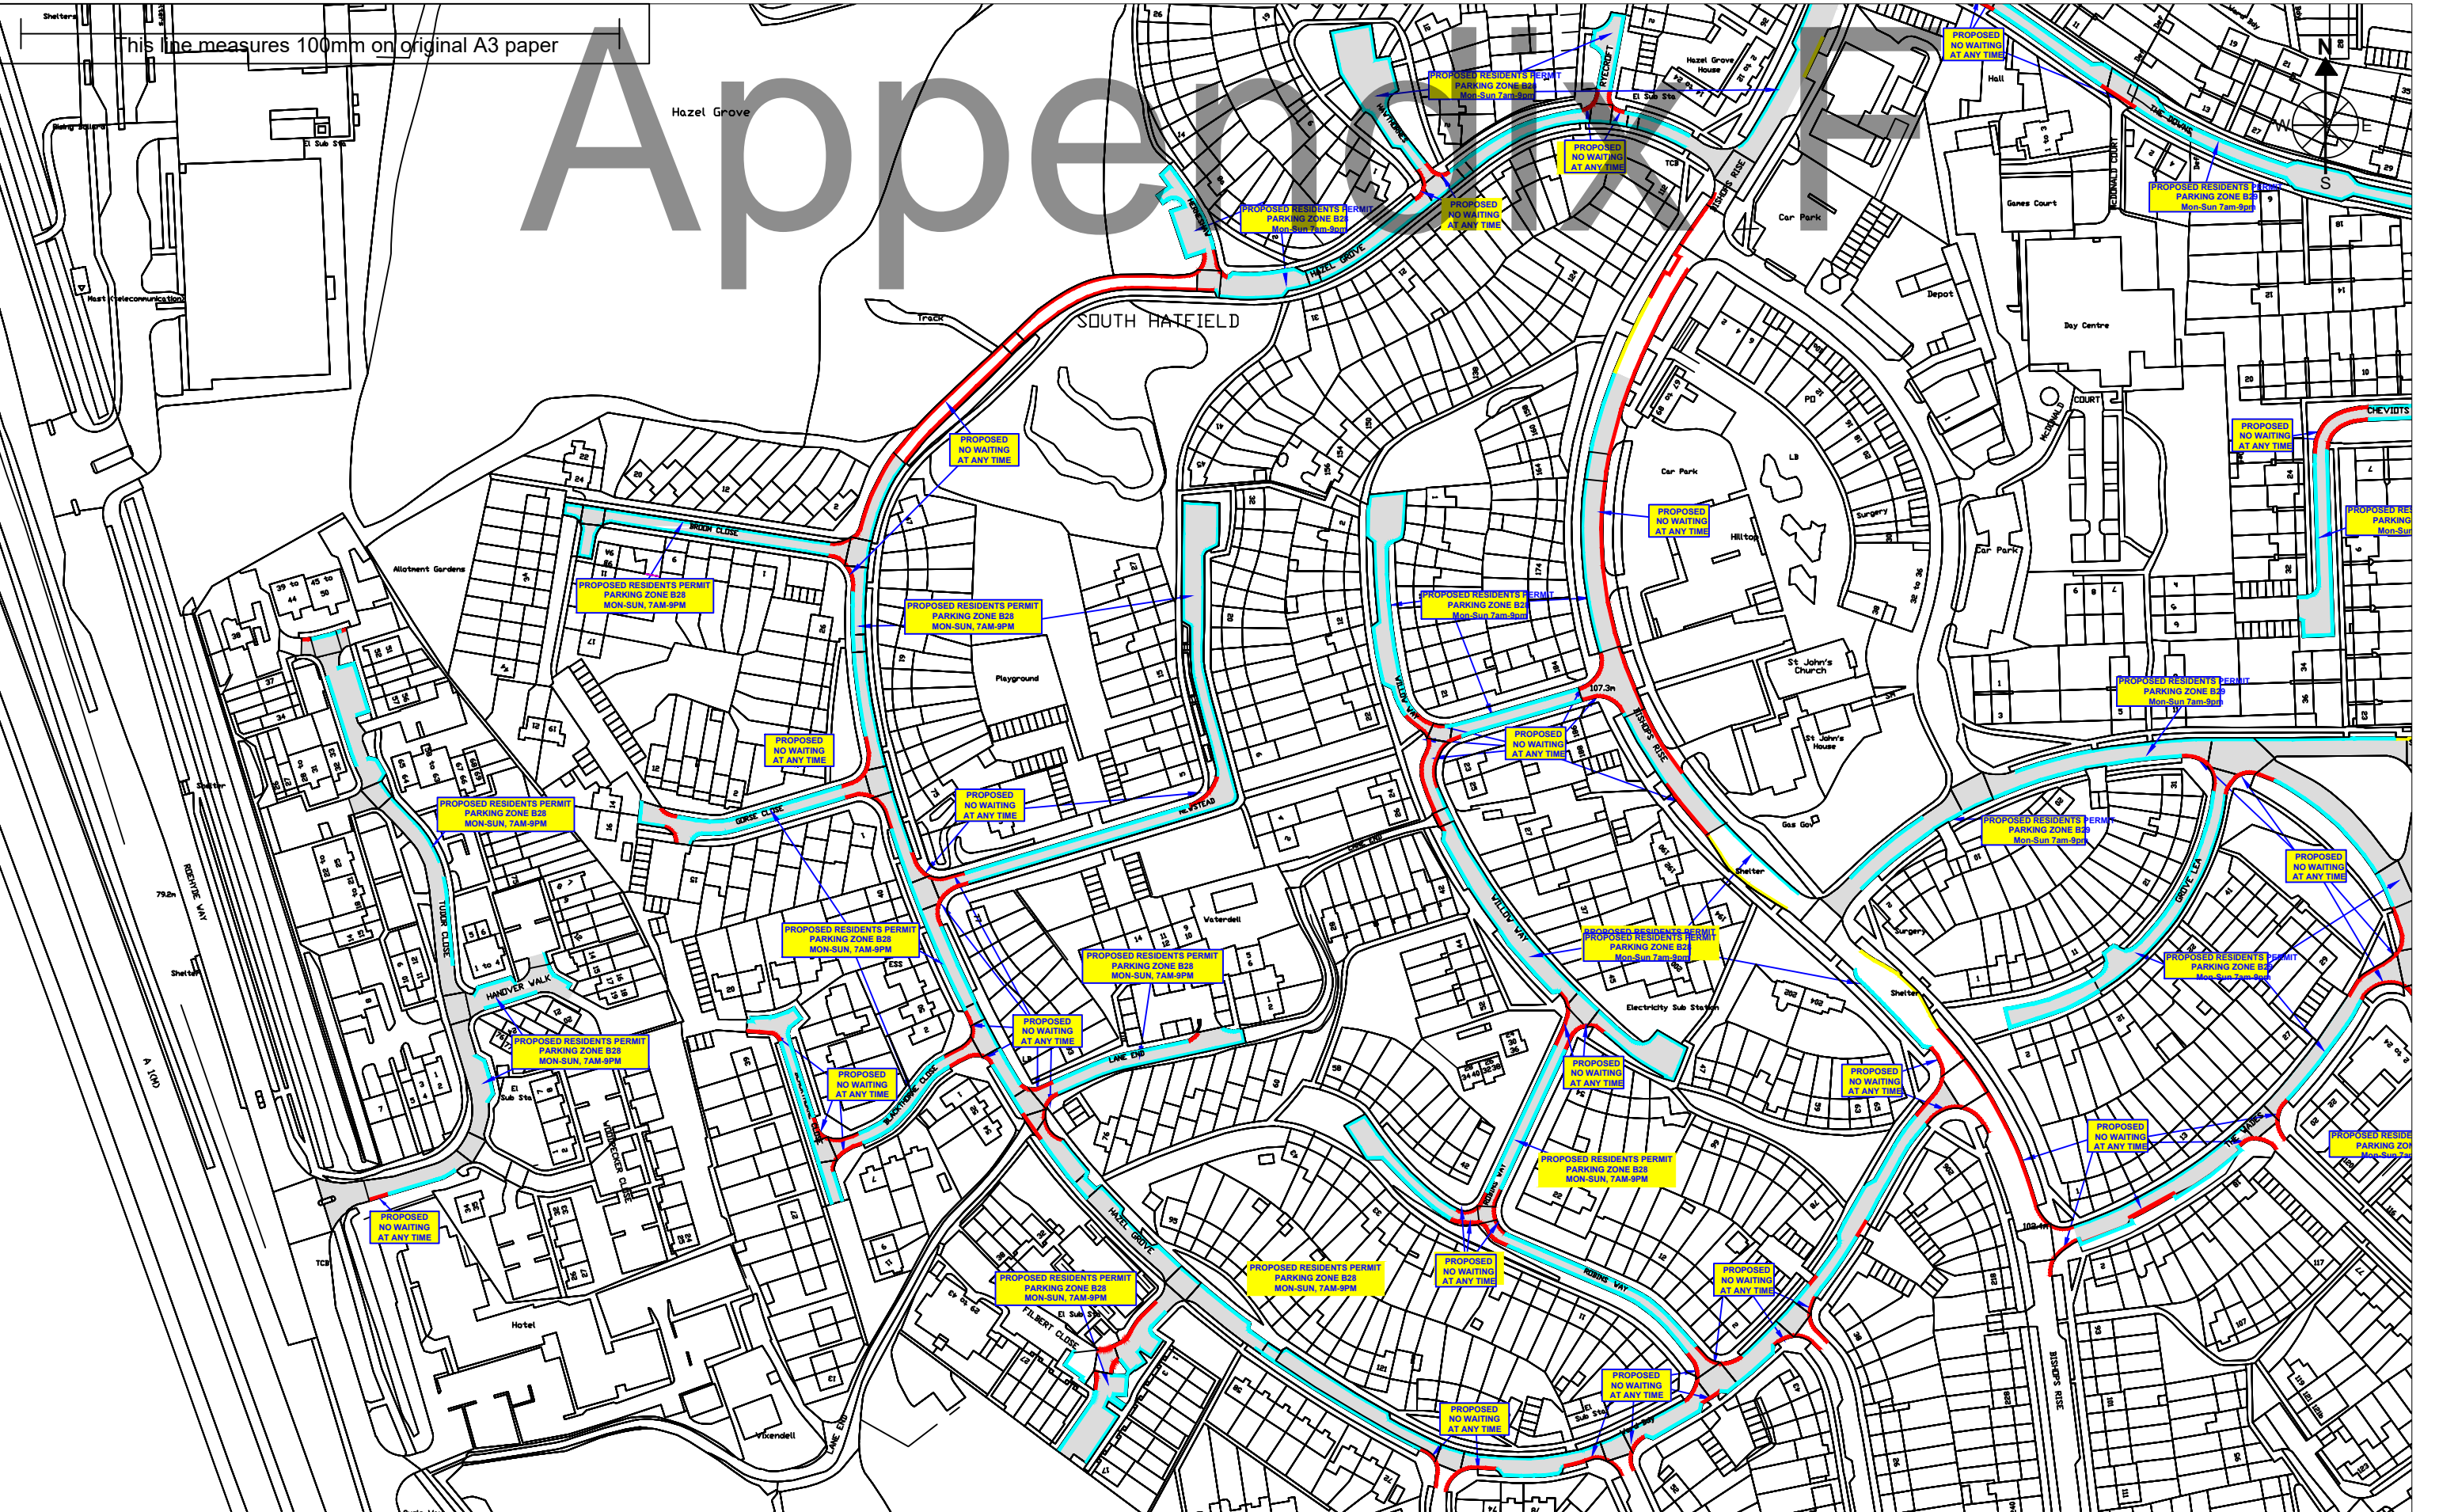

This line measures 100mm on original A3 paper

# Appendix A

**TITLE** THE BOROUGH OF WELWYN HATFIELD (VARIOUS ROADS, HILLTOP, HATFIELD) (RESTRICTION OF WAITING AND PERMIT PARKING ZONES) ORDER PLANS 2022

- Key**
- ▬ - PROPOSED DOUBLE YELLOW LINES, NO WAITING AT ANY TIME
  - ▬ - PROPOSED RESIDENTS PERMIT PARKING

**Title THE BOROUGH OF WELWYN HATFIELD (VARIOUS ROADS, HILLTOP, HATFIELD) (RESTRICTION OF WAITING AND PERMIT PARKING ZONES) ORDER PLANS 2022**

- Key**
- -PROPOSED DOUBLE YELLOW LINES, NO WAITING AT ANY TIME
  - -PROPOSED RESIDENTS PERMIT PARKING