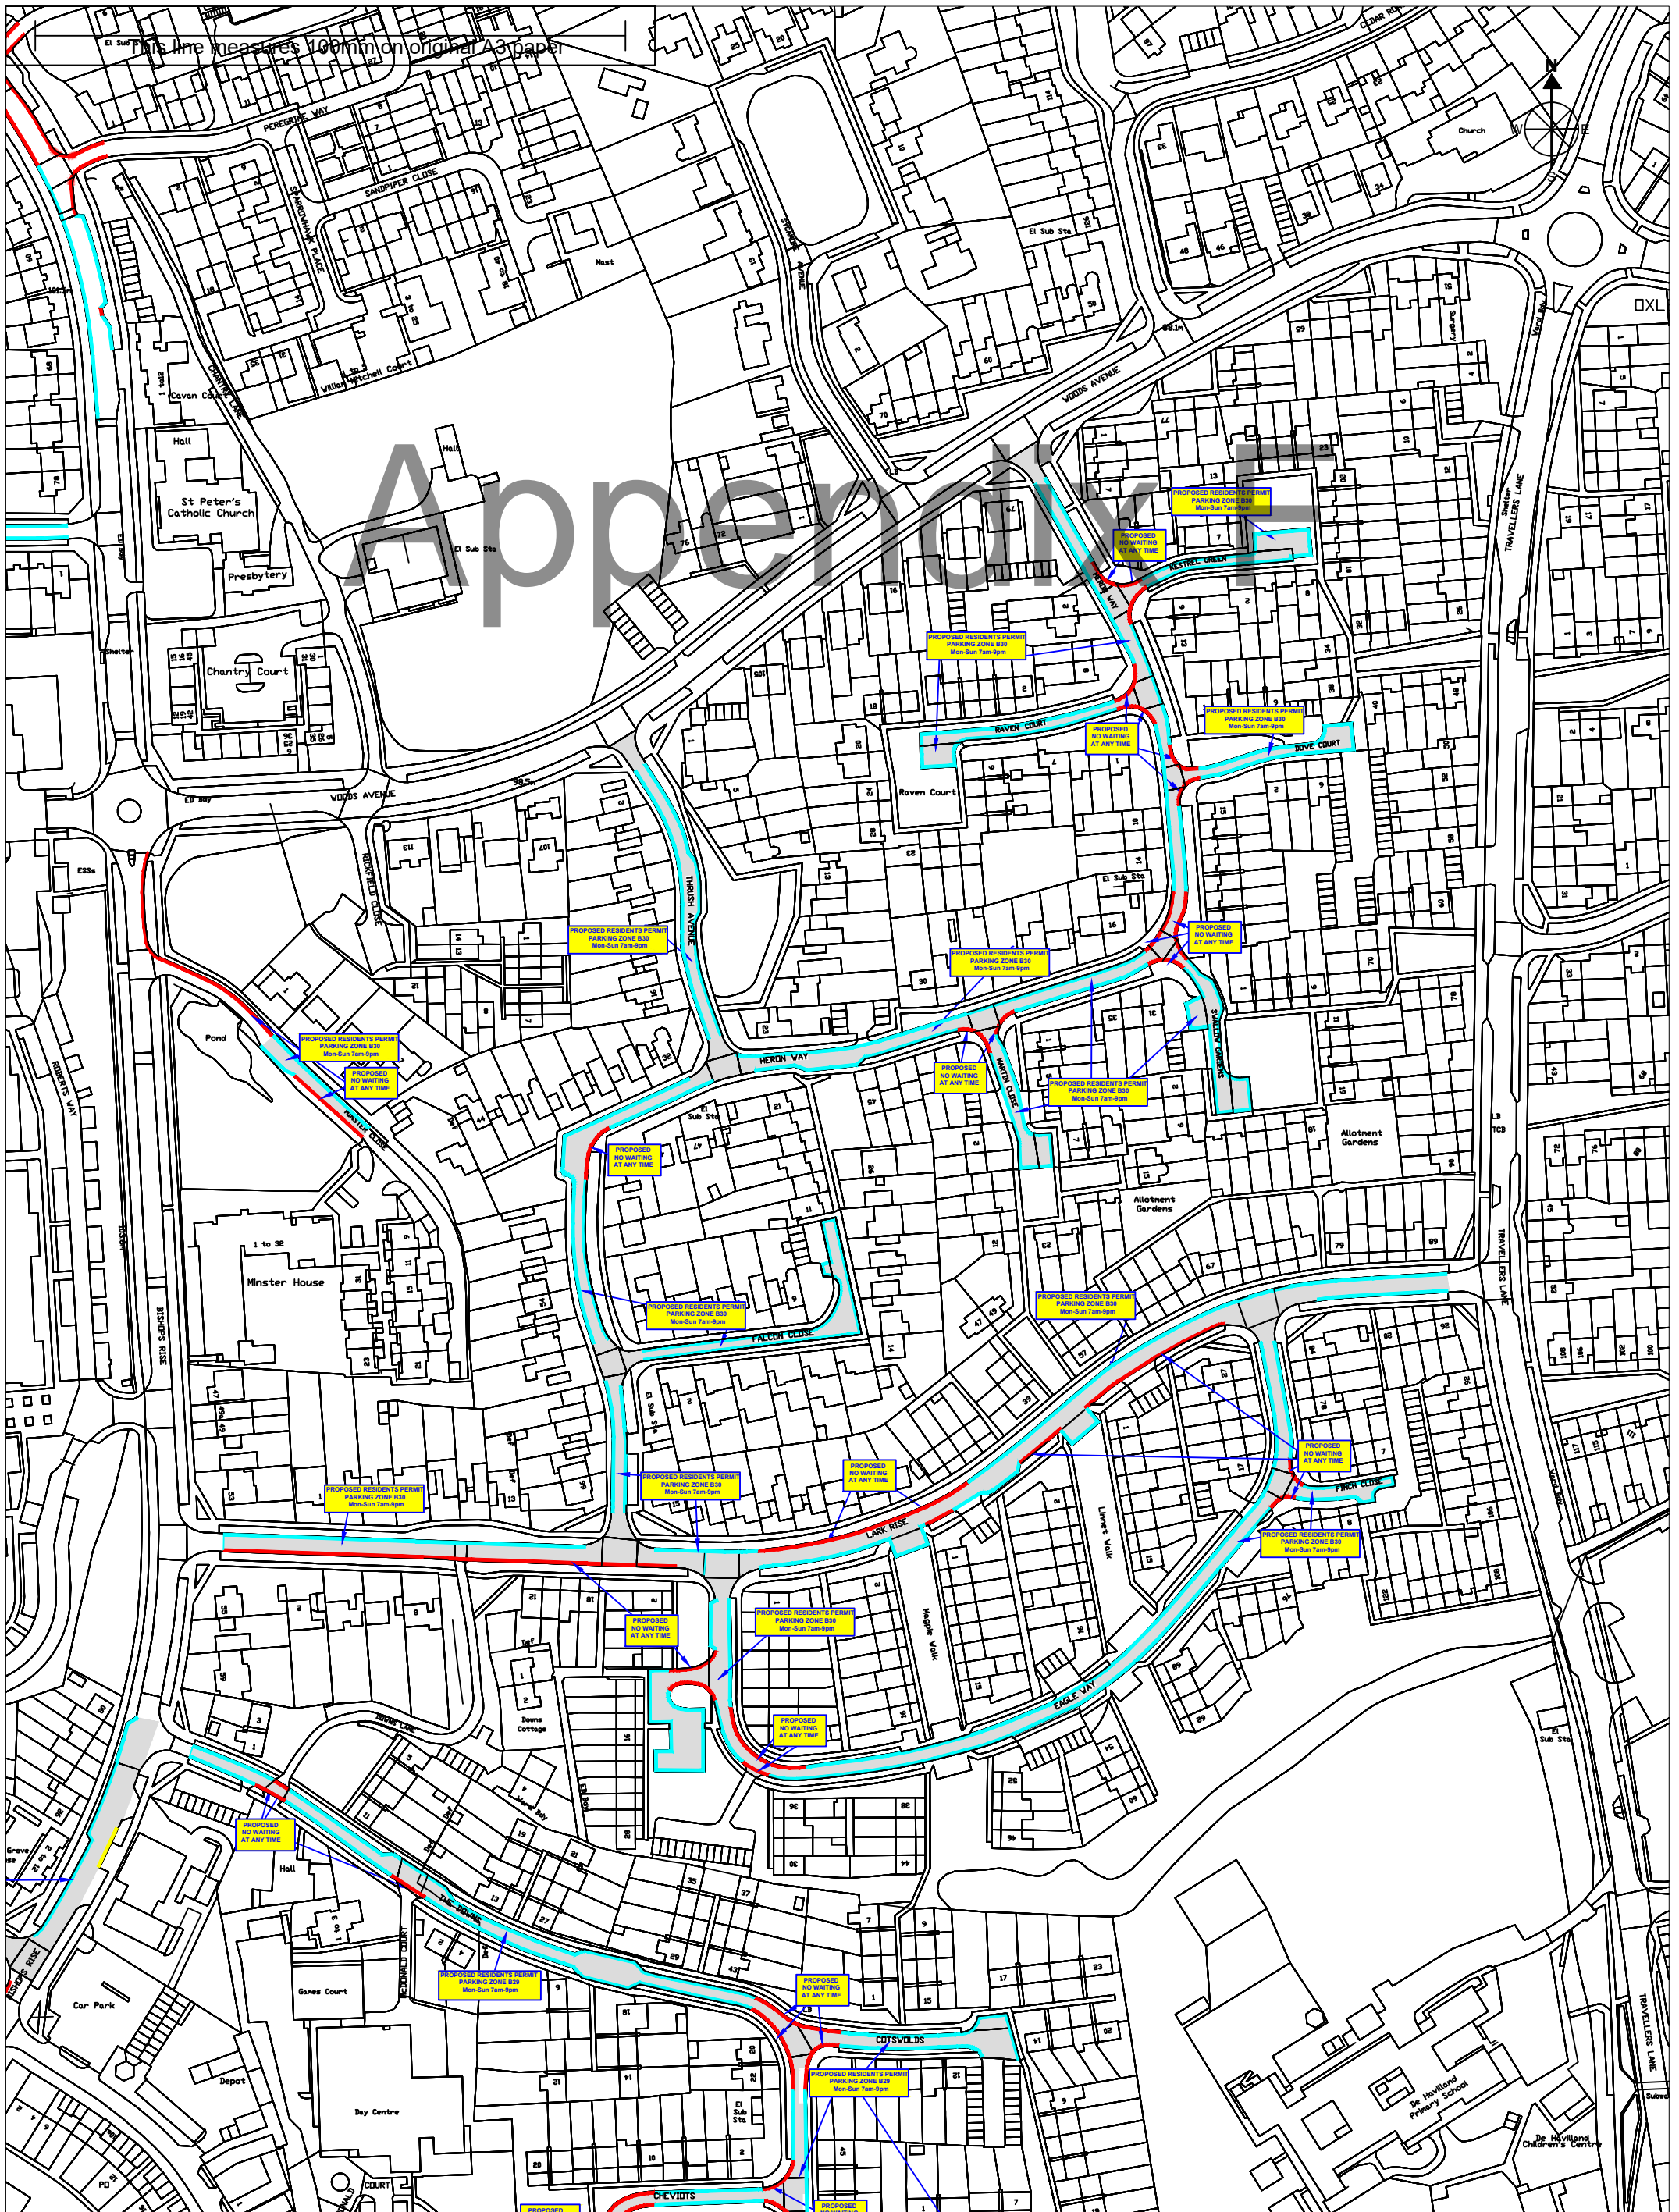

Title **THE BOROUGH OF WELWYN HATFIELD (VARIOUS ROADS, HILLTOP, HATFIELD) (RESTRICTION OF WAITING AND PERMIT PARKING ZONES) ORDER PLANS 2022**

Key — - PROPOSED DOUBLE YELLOW LINES, NO WAITING AT ANY TIME
— - PROPOSED RESIDENTS PERMIT PARKING

Scale - 1:2000 on A3
Drawn - 09/05/2022
By - PB of Parking Services
Drawing -HT/003/2022

© Crown Copyright All rights reserved Welwyn Hatfield
Borough Council License No. LA 100019547 2022