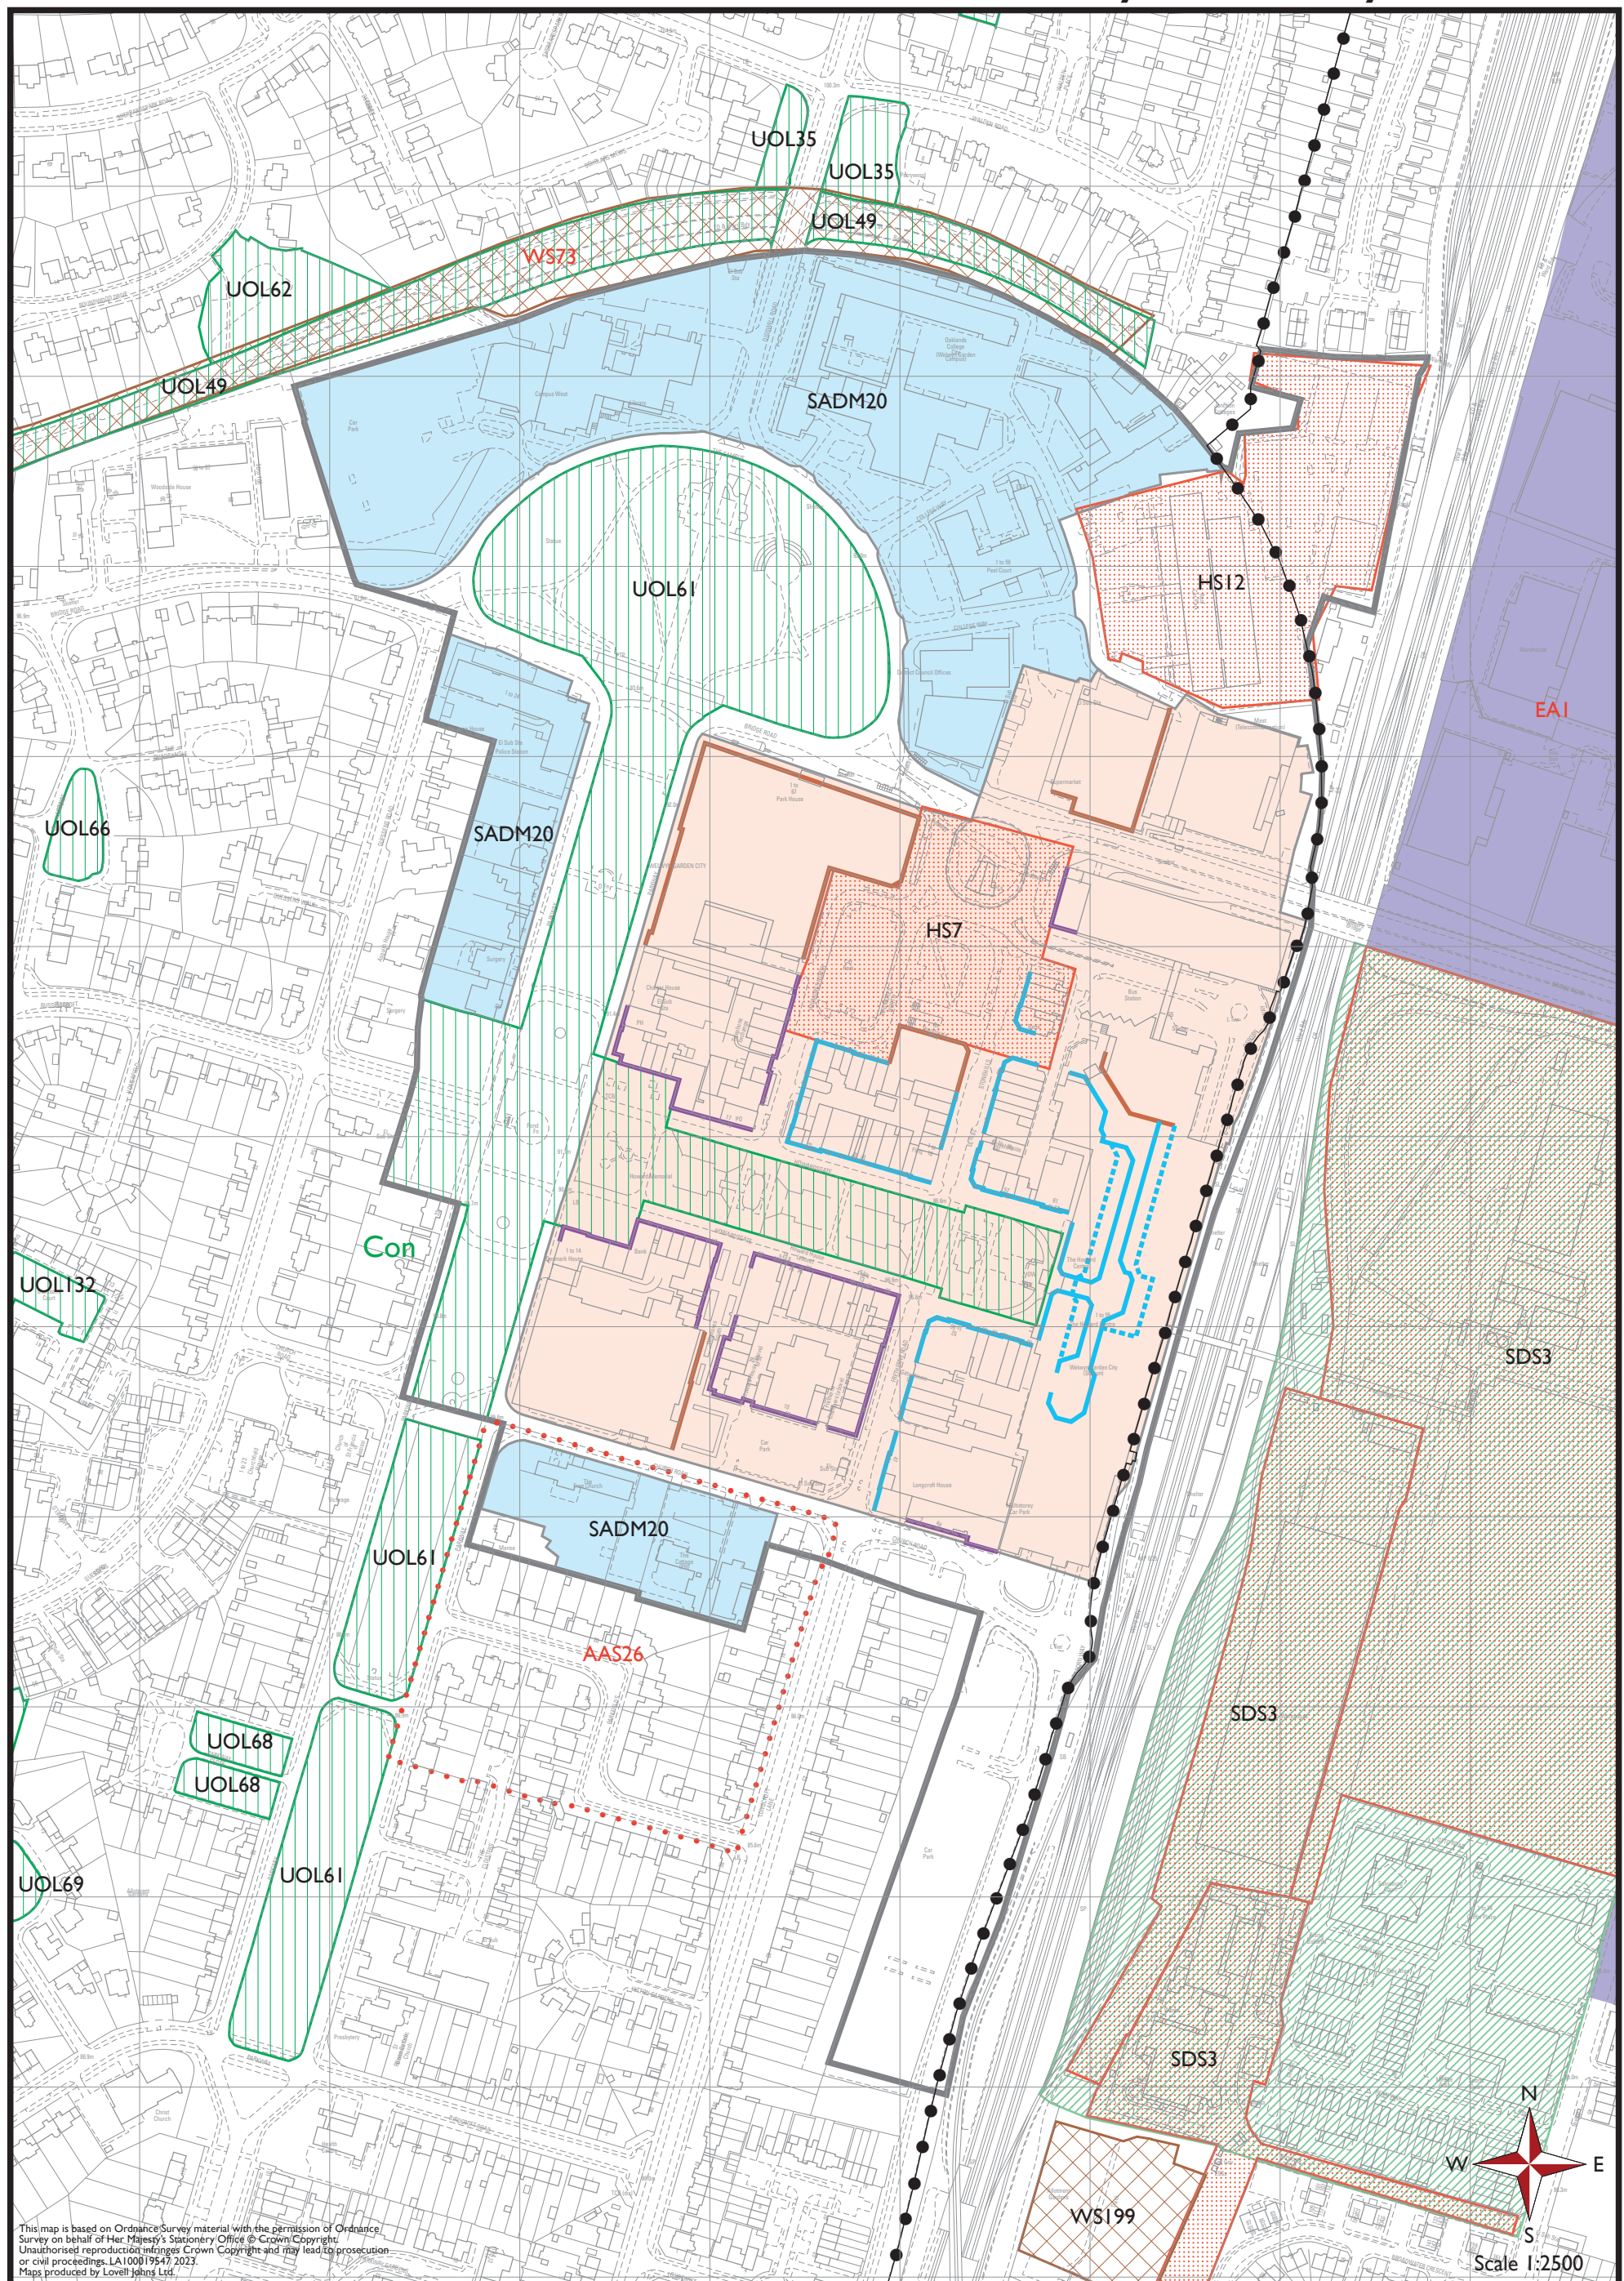

Inset I - Welwyn Garden City Town Centre